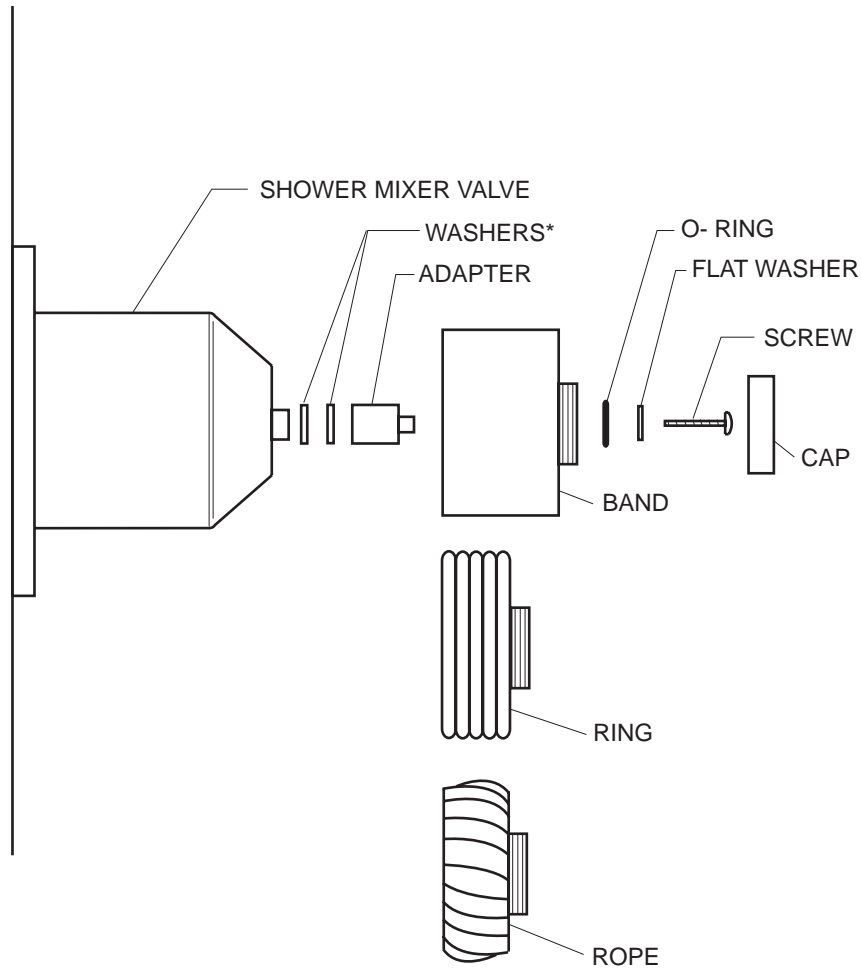

OPTICA

SHOWER MIXER HANDLE KIT INSTALLATION INSTRUCTIONS

*Both washers required when used with band style handle.