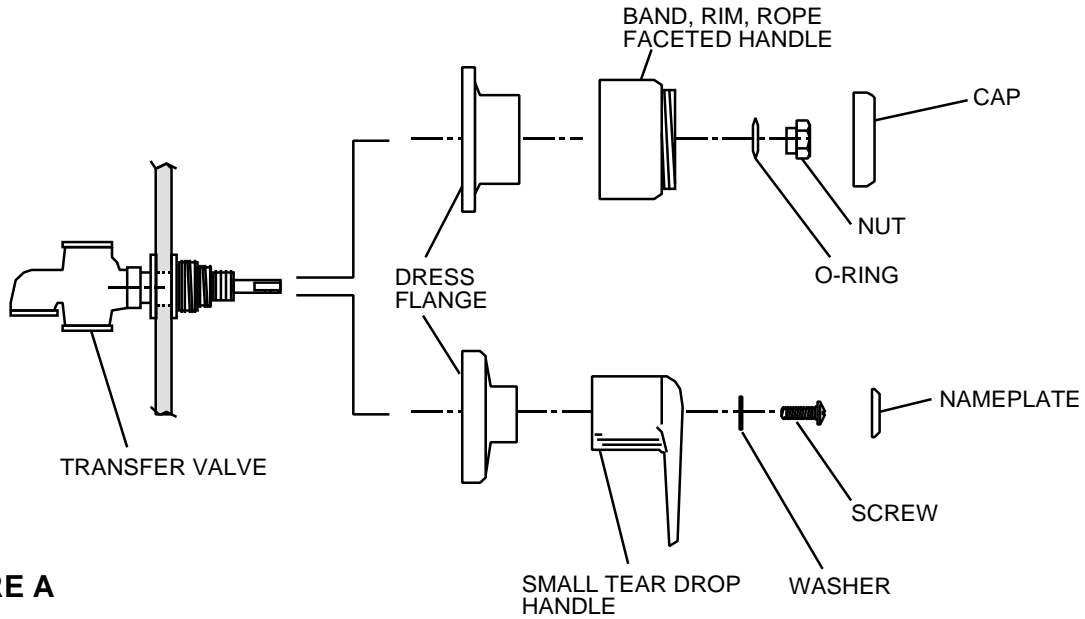

OPTICA HANDLE KIT INSTALLATION INSTRUCTIONS

PRESSURE BALANCE MIXER VALVE

TRANSFER VALVE

FIGURE A

FAUCET VALVE

FIGURE B

JACUZZI WHIRLPOOL BATH

Jacuzzi Whirlpool Bath National Headquarters
P.O. Drawer J, Walnut Creek, CA 94596 (510) 938-7070

©1994 Jacuzzi Whirlpool Bath E069000 A 6/95