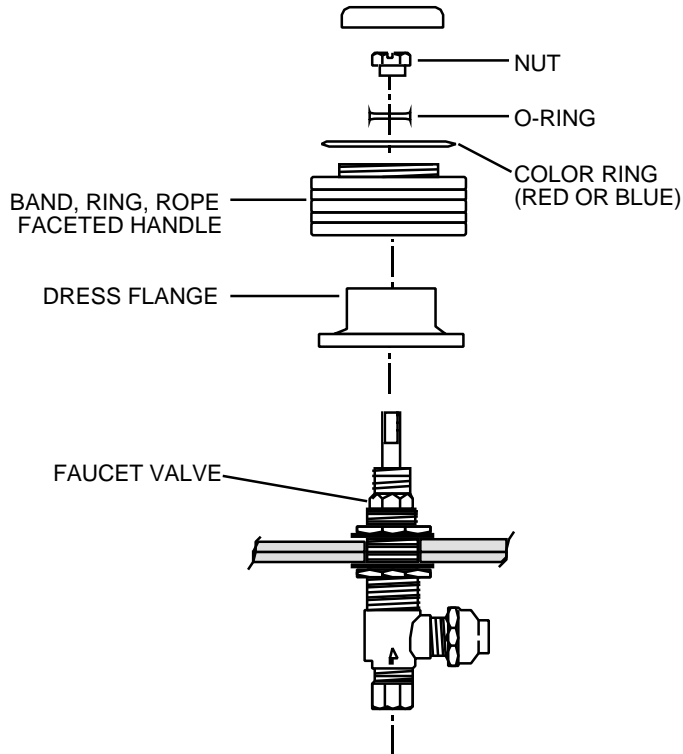

OPTICA HANDLE KIT INSTALLATION INSTRUCTIONS

PRESSURE BALANCE MIXER VALVE

TRANSFER VALVE

FIGURE A

FAUCET VALVE

FIGURE B

JACUZZI WHIRLPOOL BATH

Jacuzzi Whirlpool Bath National Headquarters
P.O. Drawer J, Walnut Creek, CA 94596 (510) 938-7070

©1994 Jacuzzi Whirlpool Bath E069000 A 6/95