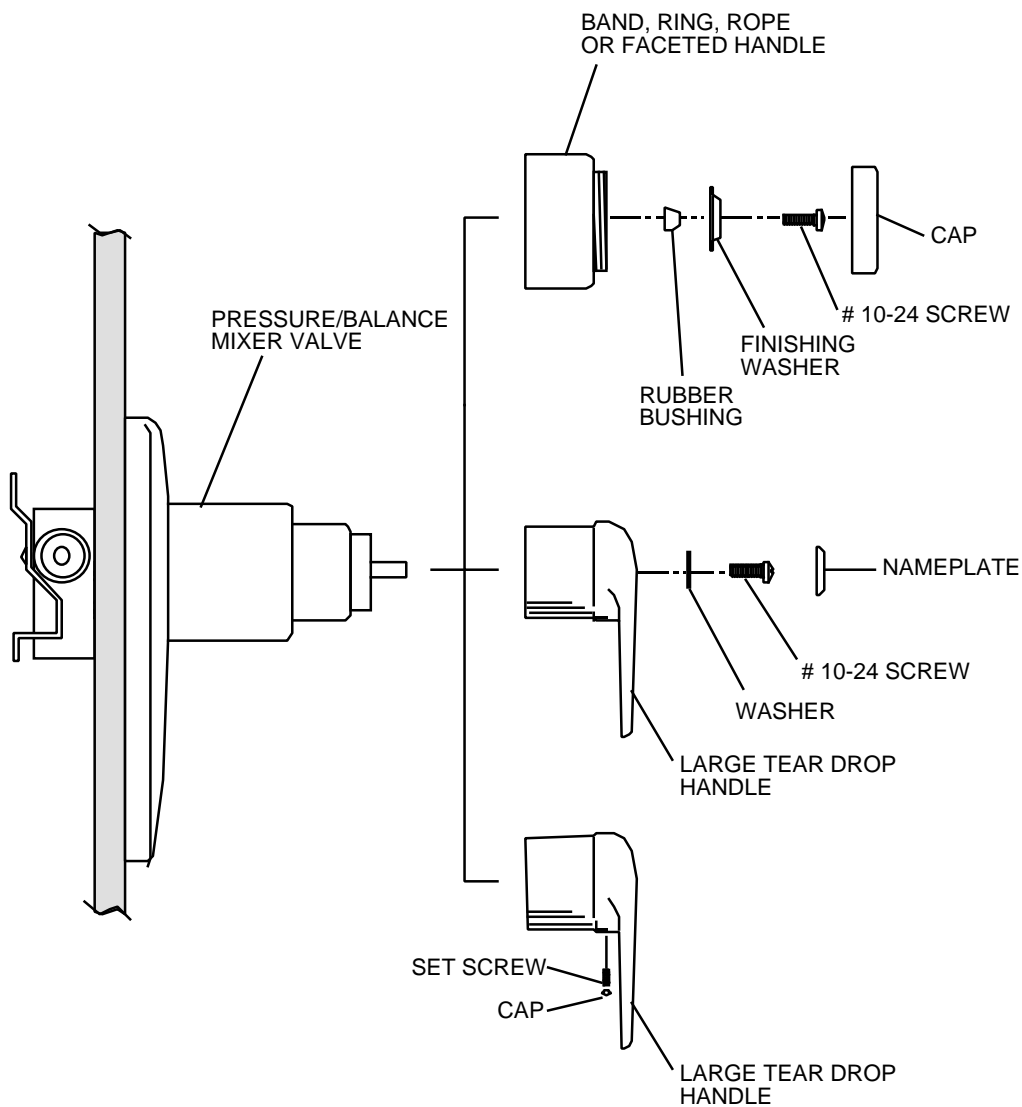

OPTICA HANDLE KIT INSTALLATION INSTRUCTIONS

PRESSURE BALANCE MIXER VALVE

TRANSFER VALVE

FIGURE A

FAUCET VALVE

FIGURE B

JACUZZI WHIRLPOOL BATH

Jacuzzi Whirlpool Bath National Headquarters
P.O. Drawer J, Walnut Creek, CA 94596 (510) 938-7070

©1994 Jacuzzi Whirlpool Bath E069000 A 6/95