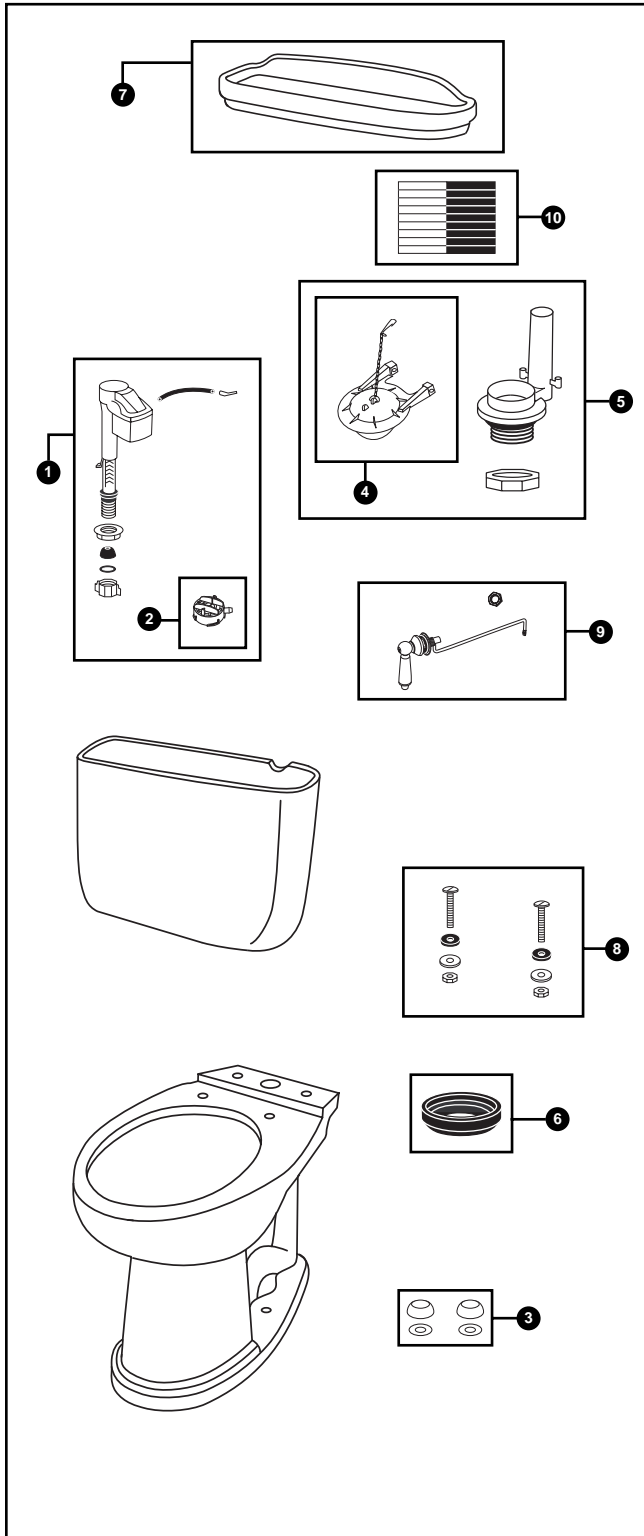

CST754SF
C754SF
ST753S

Dartmouth, 1.6 GPF Toilet, Elongated
Universal Height
12" Rough-In

No.	Part Number	Description	Qty	Price
1	TSU05A.7	Fill Valve	1	\$23.00
2	THU123	Diaphragm Cap	1	\$4.00
3	THU098#01	Bolt Cap Sets	10	\$5.00
	THU098#03	Bolt Cap Sets	10	\$5.00
	THU098#04	Bolt Cap Sets	10	\$6.00
	THU098#51	Bolt Cap Sets	10	\$6.00
4	THU138S	Flapper w/ Chain	1	\$10.00
5	THU129Z-3	Flush Valve	1	\$23.00
6	THU131	Tank to Bowl Gaskets	10	\$18.00
7	TCU753CR#01	Tank Lid w/ Velcro Tape	1	\$83.00
	TCU753CR#03	Tank Lid w/ Velcro Tape	1	\$95.00
	TCU753CR#04	Tank Lid w/ Velcro Tape	1	\$95.00
	TCU753CR#11	Tank Lid w/ Velcro Tape	1	\$83.00
	TCU753CR#12	Tank Lid w/ Velcro Tape	1	\$95.00
	TCU753CR#51	Tank Lid w/ Velcro Tape	1	\$125.00
8	TSU01D	Tank Mounting Kit	1	\$3.00
9	THU141#01	Trip Lever	1	\$44.00
	THU141#03	Trip Lever	1	\$44.00
	THU141#04	Trip Lever	1	\$44.00
	THU141#12	Trip Lever	1	\$44.00
	THU141#51	Trip Lever	1	\$44.00
	THU141#CP	Trip Lever	1	\$44.00
	THU141#PB	Trip Lever	1	\$98.00
	THU141#SB	Trip Lever	1	\$98.00
	THU141#SN	Trip Lever	1	\$98.00
10	THU107	Velcro Tape	1	\$6.00

Note: THU141 has left-hand threads.

Model Explanation
Gravity Type Toilet (CST)
Model (754)
G-Max (S)
Universal Height (F)

TOTO Whites	Basic Colors	Premium Colors	Finishes
01 - Cotton	12 - Sedona Beige	51 - Ebony	CP - Chrome Plated
11 - Colonial White	03 - Bone		PB - Polished Brass
	04 - Gray		SB - Satin Brass
			SN - Satin Nickel