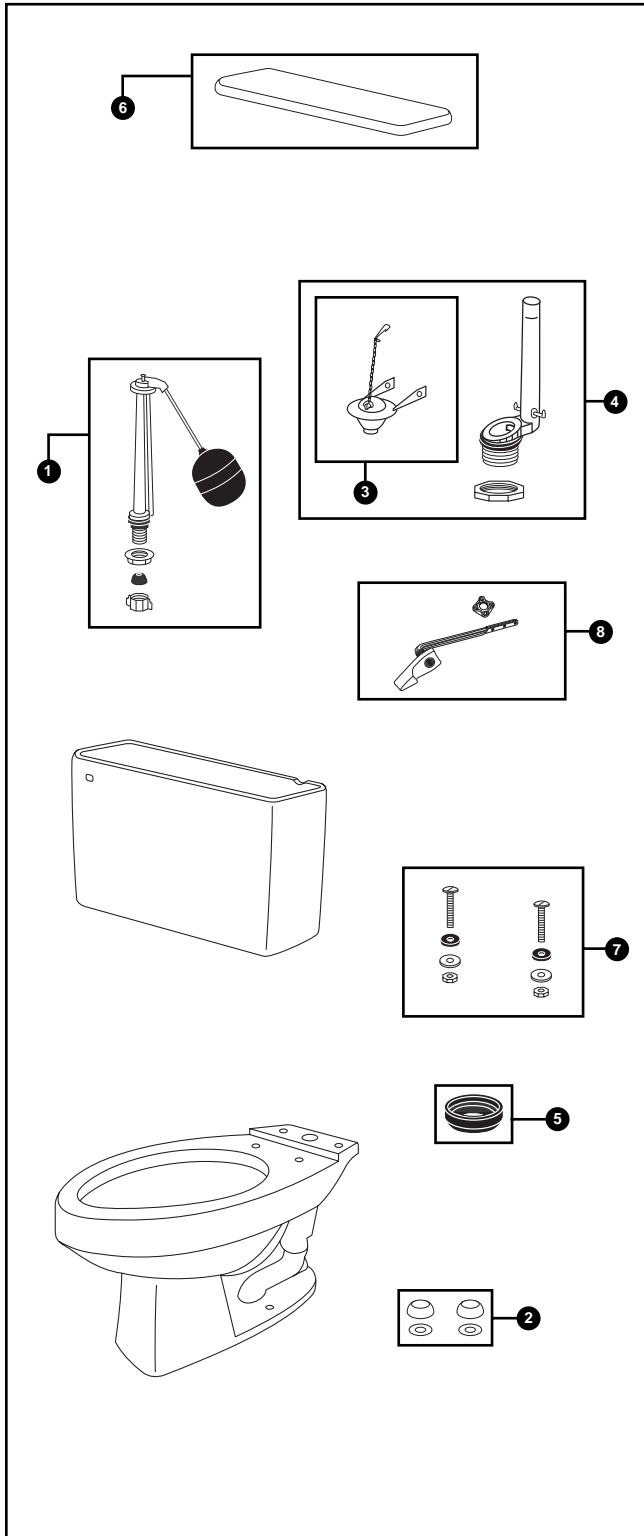

CST704  
C704  
ST703

1.6 GPF Toilet, Elongated  
12" Rough-In

No.	Part Number	Description	Qty	Price
1	TSU14A	Ballcock	1	\$23.00
2	THU098#01	Bolt Cap Sets	10	\$5.00
	THU098#03	Bolt Cap Sets	10	\$5.00
	THU098#04	Bolt Cap Sets	10	\$6.00
	THU098#51	Bolt Cap Sets	10	\$6.00
3	THU112-2	Flapper w/ Chain	1	\$6.00
4	THU100N-3	Flush Valve	1	\$8.00
5	THU102	Tank to Bowl Gaskets	10	\$10.00
6	TCU703CR#01	Tank Lid w/ Velcro Tape	1	\$43.00
	TCU703CR#03	Tank Lid w/ Velcro Tape	1	\$49.00
	TCU703CR#04	Tank Lid w/ Velcro Tape	1	\$49.00
	TCU703CR#12	Tank Lid w/ Velcro Tape	1	\$49.00
	TCU703CR#51	Tank Lid w/ Velcro Tape	1	\$65.00
7	TSU01D	Tank Mounting Kit	1	\$3.00
8	THU047#01	Trip Lever - Front Mount	1	\$12.00
	THU047#03	Trip Lever - Front Mount	1	\$12.00
	THU047#04	Trip Lever - Front Mount	1	\$12.00
	THU047#12	Trip Lever - Front Mount	1	\$12.00
	THU047#51	Trip Lever - Front Mount	1	\$12.00
	THU047#CP	Trip Lever - Front Mount	1	\$12.00

Note: TSU14A does not require a refill tube.  
THU047 has left-hand threads.

Model Explanation  
Gravity Type Toilet (CST)  
Model (704)

<u>TOTO Whites</u>	<u>Basic Colors</u>	<u>Premium Colors</u>	<u>Finishes</u>
01 - Cotton	12 - Sedona Beige 03 - Bone 04 - Gray	51 - Ebony	CP - Chrome Plated