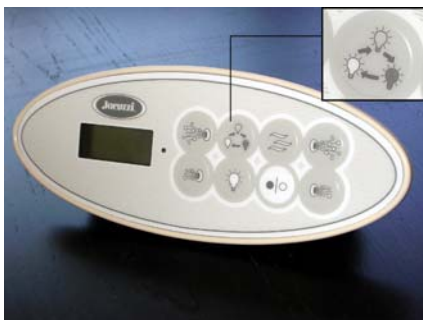

Designer III
240V kit: BA-JZB-A-DC65000
120V kit: BA-JZB-A-DC63000