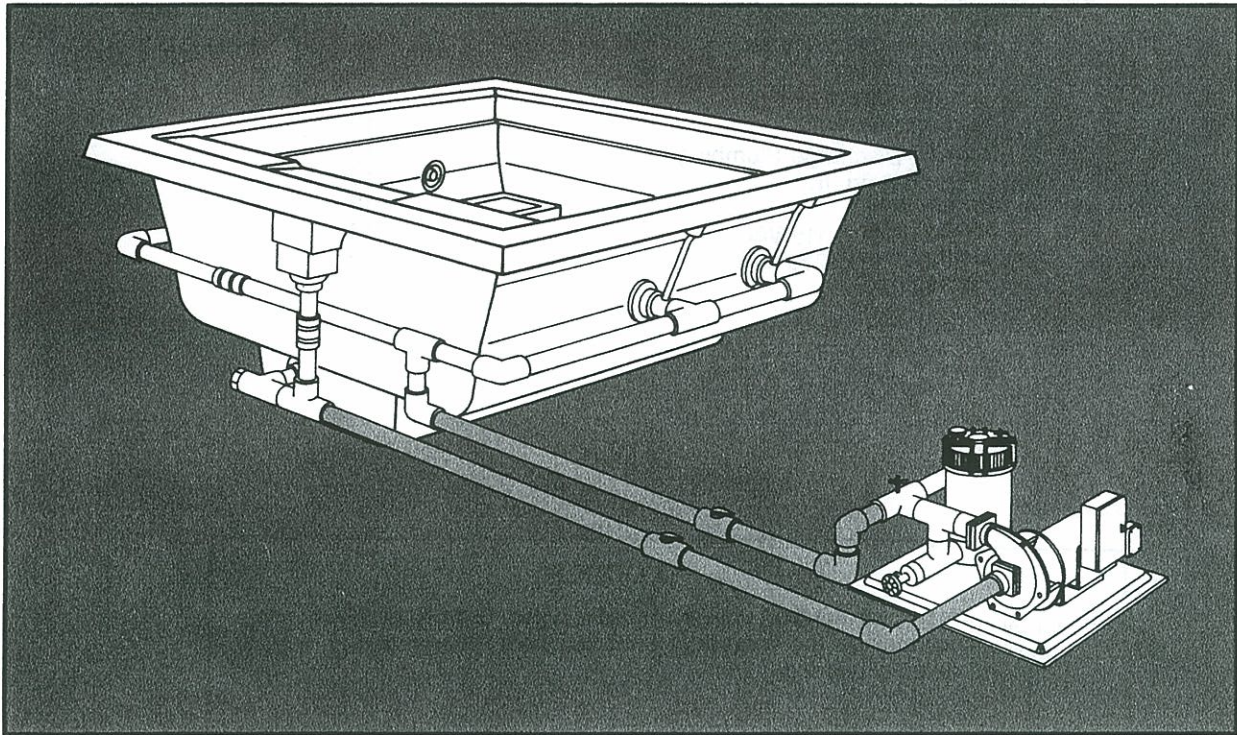

## Parts Catalog

**Guillen's PLUMBING, INC.**

JWB & Kohler Parts - Fast Delivery  
11040 W. Flagler St. Miami, FL 33174  
(305) 226-7855 1-800-222-7855

Model # 4400000 (230V) Lvl. 1  
Model # 4450000 (115V) Lvl. 1  
Issue Date: 3/84