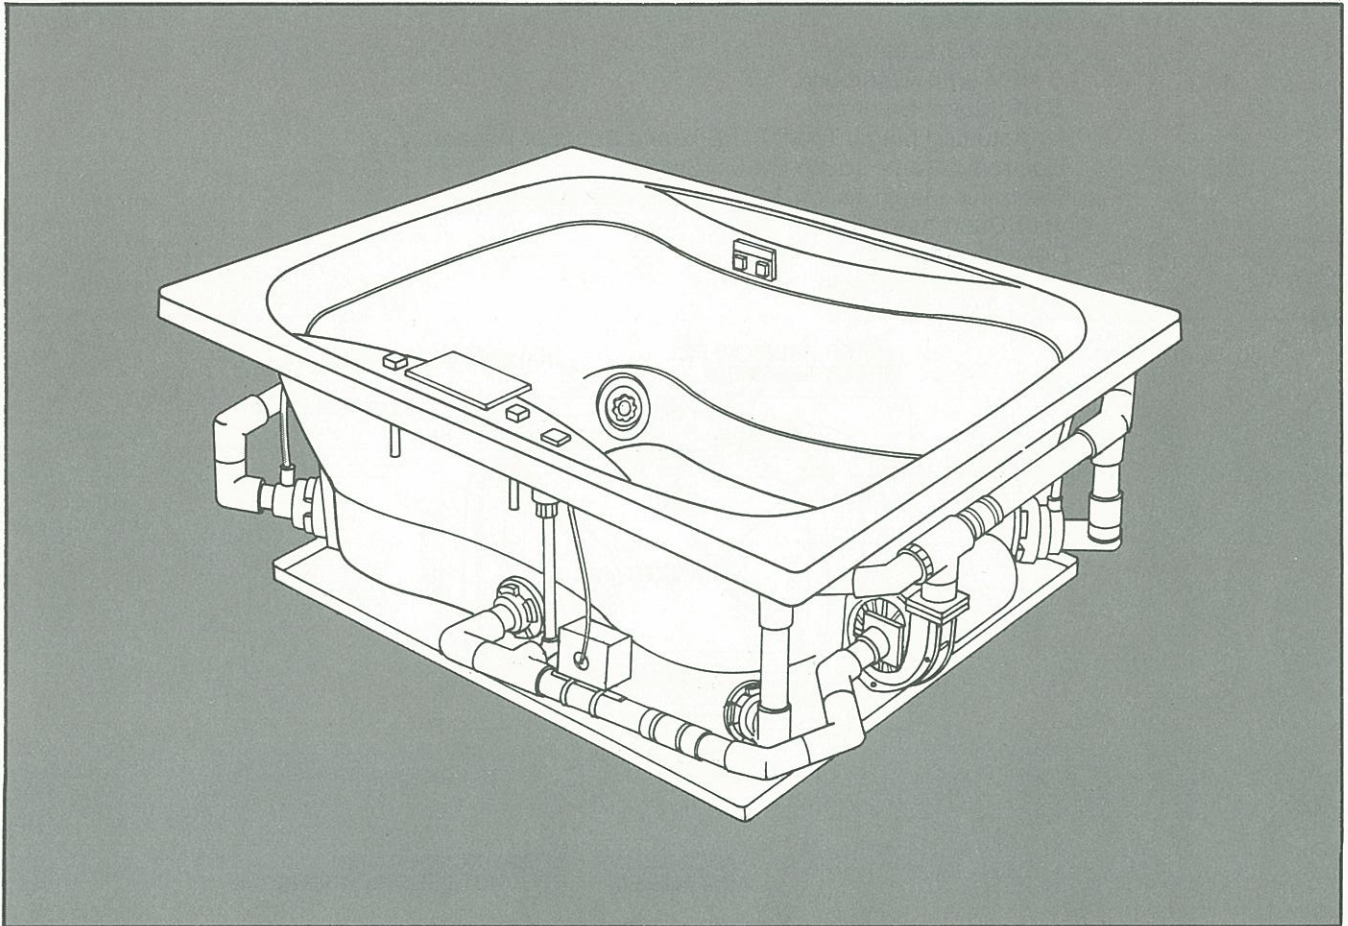

# The ARISTA™ Whirlpool Bath

## PARTS CATALOG

Model #5820000  
Issue Date: 4/87