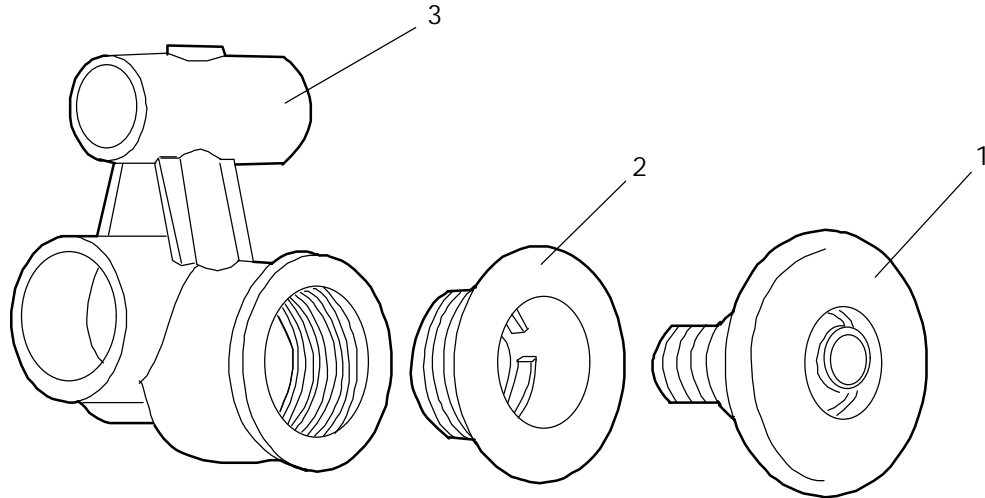

LUSSO

MODEL #R070000
ISSUE DATE: 9/99

ULTRA JET ASSEMBLY

*See General Bath Parts Catalog

ITEM	P/N	DESCRIPTION	QTY
1	K226958	LT532 Jet Nozzle, Almond	1
1	K226959	LT532 Jet Nozzle, White	1
2	K225000	LT532 Jet Flange	1
3	K224000	LT532 Jet Body	1