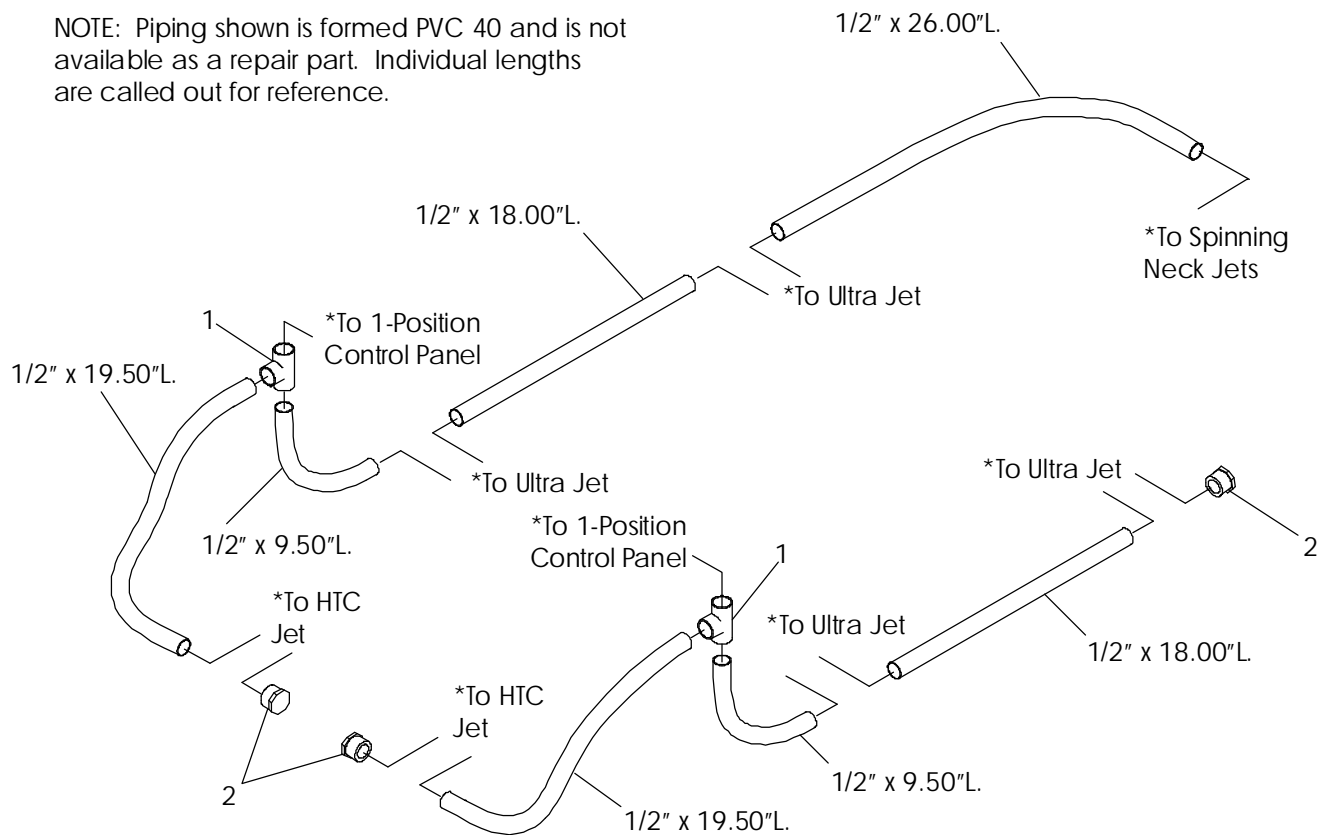

## SUCTION PLUMBING

\*See General Bath Parts Catalog

ITEM	P/N	DESCRIPTION	QTY
1	9250000	Repair Kit, Union Adapter	1
2	9231000	O-Ring, Union	1
3	0239000	El, 90, 1 1/2" S x S	1
4	0473000	Bushing, Rdcng, 2" x 1 1/2" SPIG x S	1
5	B072000	El, Drain Down, RH	1

## AIR LINE PIPING

NOTE: Piping shown is formed PVC 40 and is not available as a repair part. Individual lengths are called out for reference.

\*See General Bath Parts Catalog

ITEM	P/N	DESCRIPTION	QTY
1	0455000	Tee, 1/2", S x S x S	2
2	B777000	Plug, 1/2" SPIG	3