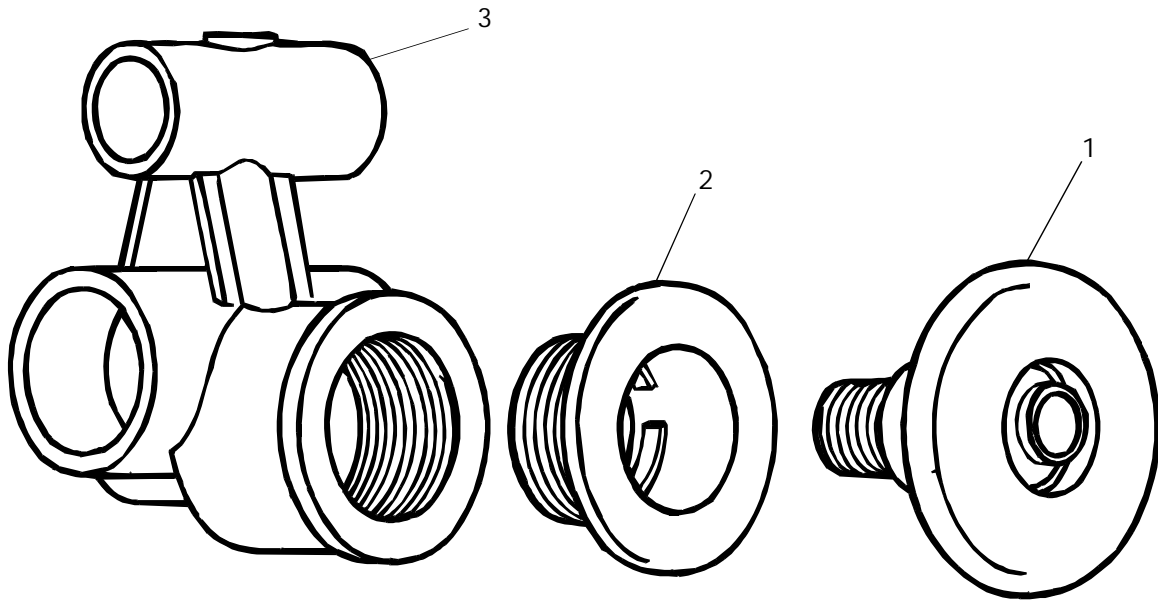

LT532 WHIRLPOOL BATH

PARTS CATALOG

MODEL #J215000
ISSUE DATE: 10/96
CATALOG #K281000

LT532

PUMP ASSEMBLY

ITEM	P/N	DESCRIPTION	QTY
1	K236000	LT532 1/2 H. P. Pump/Motor Assembly	1
2	7396000	Switch, SPDT, 21 Amp, Air Actuated	1
3	K246000	LT532 Wing Nut, 1/4-20	4
4	K245000	LT532 Washer	4
5	K244000	LT532 Anti-Vibration Bushing	4
N.S.	K247000	LT532 Pump Union Kit	1

N.S. = Not shown. Pump union kit includes pump discharge tee and pump suction union.

NOTE: Item 1 includes air switch, Item 2, cord and plug. Item 2 can be ordered individually.

LT532

JET ASSEMBLY

ITEM	P/N	DESCRIPTION	QTY
1	K226958	LT532 Jet Nozzle, Almond	1
1	K226959	LT532 Jet Nozzle, White	1
2	K225000	LT532 Jet Flange	1
3	K224000	LT532 Jet Body	1

LT532

AIR CONTROL ASSEMBLY

ITEM	P/N	DESCRIPTION	QTY
1	K237958	LT532 Air Control Knob, Almond	1
1	K237959	LT532 Air Control Knob, White	1
2	K235958	LT532 Air Control Body, Almond	1
2	K235959	LT532 Air Control Body, White	1
3	K234000	LT532 Air Control Elbow	1