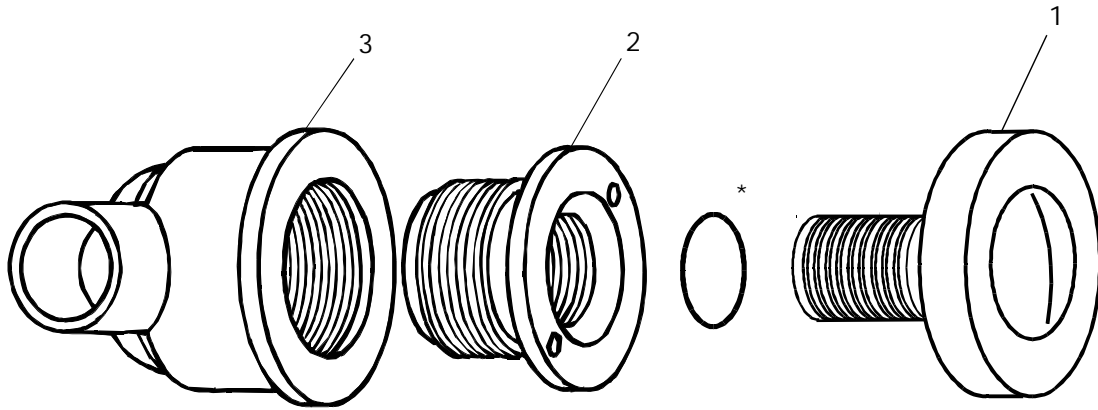

LT532 WHIRLPOOL BATH

PARTS CATALOG

MODEL #J215000
ISSUE DATE: 10/96
CATALOG #K281000

LT532

PUMP ASSEMBLY

ITEM	P/N	DESCRIPTION	QTY
1	K236000	LT532 1/2 H. P. Pump/Motor Assembly	1
2	7396000	Switch, SPDT, 21 Amp, Air Actuated	1
3	K246000	LT532 Wing Nut, 1/4-20	4
4	K245000	LT532 Washer	4
5	K244000	LT532 Anti-Vibration Bushing	4
N.S.	K247000	LT532 Pump Union Kit	1

N.S. = Not shown. Pump union kit includes pump discharge tee and pump suction union.

NOTE: Item 1 includes air switch, Item 2, cord and plug. Item 2 can be ordered individually.

LT532

JET ASSEMBLY

ITEM	P/N	DESCRIPTION	QTY
1	K226958	LT532 Jet Nozzle, Almond	1
1	K226959	LT532 Jet Nozzle, White	1
2	K225000	LT532 Jet Flange	1
3	K224000	LT532 Jet Body	1

LT532

AIR CONTROL ASSEMBLY

ITEM	P/N	DESCRIPTION	QTY
1	K237958	LT532 Air Control Knob, Almond	1
1	K237959	LT532 Air Control Knob, White	1
2	K235958	LT532 Air Control Body, Almond	1
2	K235959	LT532 Air Control Body, White	1
3	K234000	LT532 Air Control Elbow	1

* O-ring is included with air control knob

LT532

SUCTION FITTING ASSEMBLY

ITEM	P/N	DESCRIPTION	QTY
1	K231958	LT532 Suction Cover, Almond	1
1	K231959	LT532 Suction Cover, White	1
2	K230000	LT532 Suction Body	1
3	K229000	LT532 Suction Elbow	1