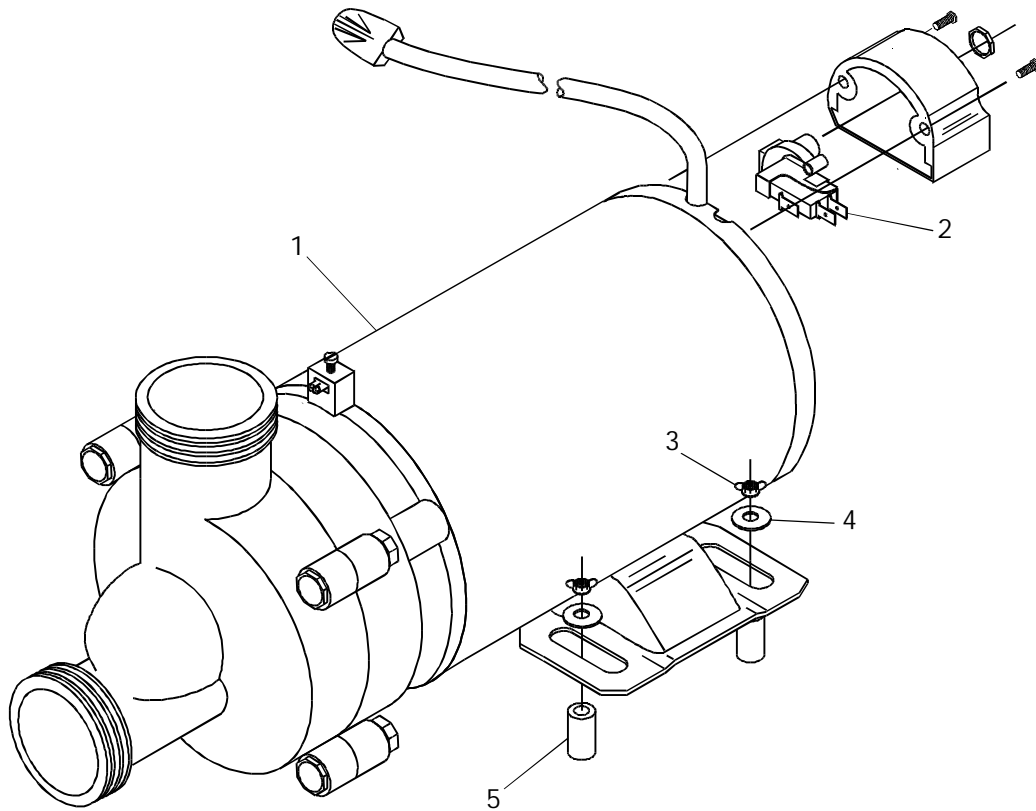

LT532 WHIRLPOOL BATH

PARTS CATALOG

MODEL #J215000
ISSUE DATE: 10/96
CATALOG #K281000

LT532

PUMP ASSEMBLY

ITEM	P/N	DESCRIPTION	QTY
1	K236000	LT532 1/2 H. P. Pump/Motor Assembly	1
2	7396000	Switch, SPDT, 21 Amp, Air Actuated	1
3	K246000	LT532 Wing Nut, 1/4-20	4
4	K245000	LT532 Washer	4
5	K244000	LT532 Anti-Vibration Bushing	4
N.S.	K247000	LT532 Pump Union Kit	1

N.S. = Not shown. Pump union kit includes pump discharge tee and pump suction union.

NOTE: Item 1 includes air switch, Item 2, cord and plug. Item 2 can be ordered individually.

LT532

JET ASSEMBLY

ITEM	P/N	DESCRIPTION	QTY
1	K226958	LT532 Jet Nozzle, Almond	1
1	K226959	LT532 Jet Nozzle, White	1
2	K225000	LT532 Jet Flange	1
3	K224000	LT532 Jet Body	1

LT532

AIR CONTROL ASSEMBLY

ITEM	P/N	DESCRIPTION	QTY
1	K237958	LT532 Air Control Knob, Almond	1
1	K237959	LT532 Air Control Knob, White	1
2	K235958	LT532 Air Control Body, Almond	1
2	K235959	LT532 Air Control Body, White	1
3	K234000	LT532 Air Control Elbow	1

* O-ring is included with air control knob

LT532

SUCTION FITTING ASSEMBLY

ITEM	P/N	DESCRIPTION	QTY
1	K231958	LT532 Suction Cover, Almond	1
1	K231959	LT532 Suction Cover, White	1
2	K230000	LT532 Suction Body	1
3	K229000	LT532 Suction Elbow	1