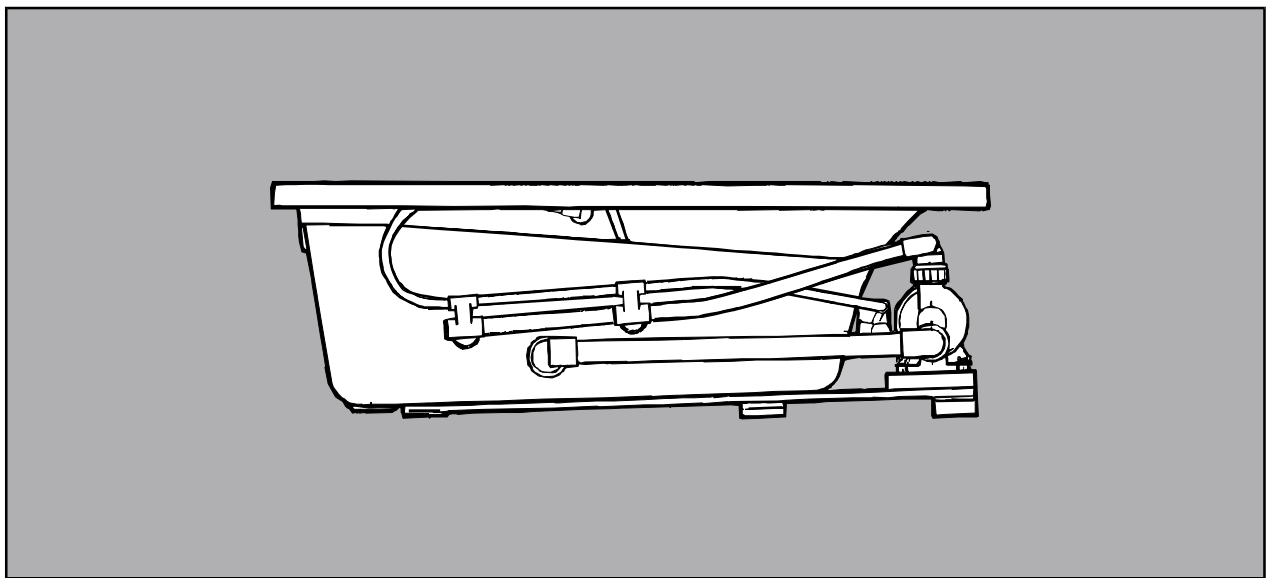

LT532 WHIRLPOOL BATH

PARTS CATALOG

MODEL #J215000
ISSUE DATE: 10/96
CATALOG #K281000

LT532

PUMP ASSEMBLY

ITEM	P/N	DESCRIPTION	QTY
1	K236000	LT532 1/2 H. P. Pump/Motor Assembly	1
2	7396000	Switch, SPDT, 21 Amp, Air Actuated	1
3	K246000	LT532 Wing Nut, 1/4-20	4
4	K245000	LT532 Washer	4
5	K244000	LT532 Anti-Vibration Bushing	4
N.S.	K247000	LT532 Pump Union Kit	1

N.S. = Not shown. Pump union kit includes pump discharge tee and pump suction union.

NOTE: Item 1 includes air switch, Item 2, cord and plug. Item 2 can be ordered individually.

LT532

JET ASSEMBLY

ITEM	P/N	DESCRIPTION	QTY
1	K226958	LT532 Jet Nozzle, Almond	1
1	K226959	LT532 Jet Nozzle, White	1
2	K225000	LT532 Jet Flange	1
3	K224000	LT532 Jet Body	1