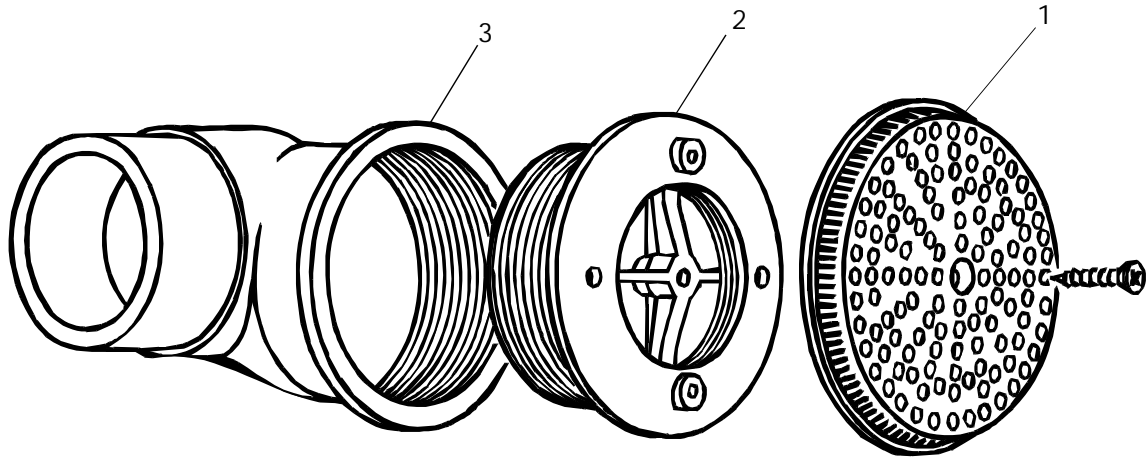

N.S. = Not shown. Pump union kit includes pump discharge tee and pump suction union.

NOTE: Item 1 includes air switch, Item 2, cord and plug. Item 2 can be ordered individually.

LT532

JET ASSEMBLY

ITEM	P/N	DESCRIPTION	QTY
1	K226958	LT532 Jet Nozzle, Almond	1
1	K226959	LT532 Jet Nozzle, White	1
2	K225000	LT532 Jet Flange	1
3	K224000	LT532 Jet Body	1

LT532

AIR CONTROL ASSEMBLY

ITEM	P/N	DESCRIPTION	QTY
1	K237958	LT532 Air Control Knob, Almond	1
1	K237959	LT532 Air Control Knob, White	1
2	K235958	LT532 Air Control Body, Almond	1
2	K235959	LT532 Air Control Body, White	1
3	K234000	LT532 Air Control Elbow	1

* O-ring is included with air control knob

LT532

SUCTION FITTING ASSEMBLY

ITEM	P/N	DESCRIPTION	QTY
1	K231958	LT532 Suction Cover, Almond	1
1	K231959	LT532 Suction Cover, White	1
2	K230000	LT532 Suction Body	1
3	K229000	LT532 Suction Elbow	1