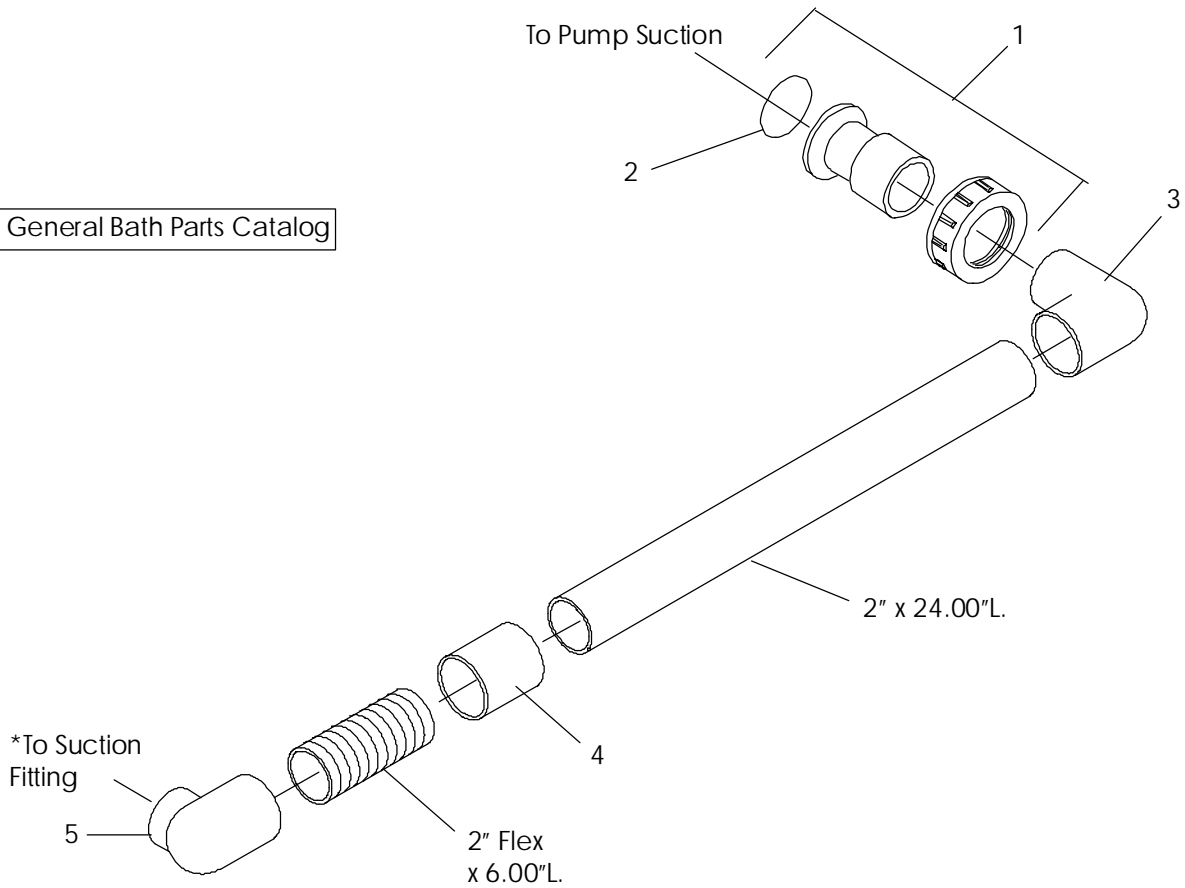

- J-Pump/Motor Assembly
- 3-Position Control Panel
- HTC Jet
- BMH Jet
- Suction Fitting

AMIGA PLUS

MODEL #N880000
 MODEL #N890000
 ISSUE DATE: 9/99

DISCHARGE PLUMBING

*See General Bath Parts Catalog

ITEM	P/N	DESCRIPTION	QTY
1	9250000	Repair Kit, Union Adapter	1
2	9231000	O-Ring, Union	1
3	2949000	Tee, Rdcng, 1 1/2" x 1 1/2" x 2"	1
4	0167000	Tee, 1 1/2", S x S x S	1
5	0157000	El, 45, 1 1/2", S x S	3
6	D189000	Tee, Rdcng, 1 1/2" x 1 1/2" x 3/4"	4
7	7298000	El, 90, 3/4" Street	4
8	0239000	El, 90, 1 1/2" S x S	2

AMIGA PLUS

MODEL #N880000
 MODEL #N890000
 ISSUE DATE: 9/99

SUCTION PLUMBING

*See General Bath Parts Catalog

ITEM	P/N	DESCRIPTION	QTY
1	9250000	Repair Kit, Union Adapter	1
2	9231000	O-Ring, Union	1
3	0426000	El, 90, 2" S x S	1
4	0851000	Coupling, 2" S x S	1
5	B072000	El, Drain Down, RH	1
5	B071000	El, Drain Down, LH	1