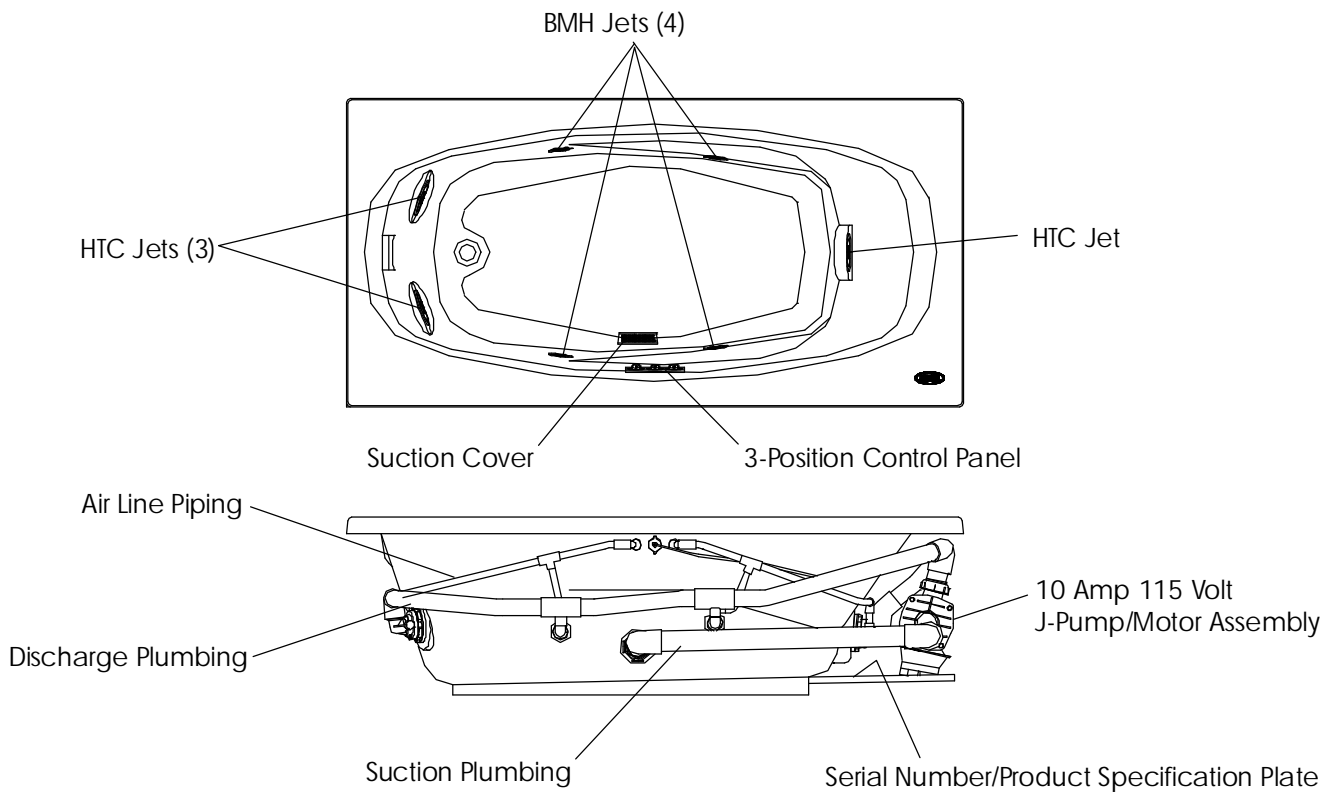

CONTENTS

DISCHARGE PLUMBING _____	1
SUCTION PLUMBING _____	2
AIR LINE PIPING _____	3

See General Bath Parts Catalog for information on the following:

- J-Pump/Motor Assembly
- 3-Position Control Panel
- HTC Jet
- BMH Jet
- Suction Fitting