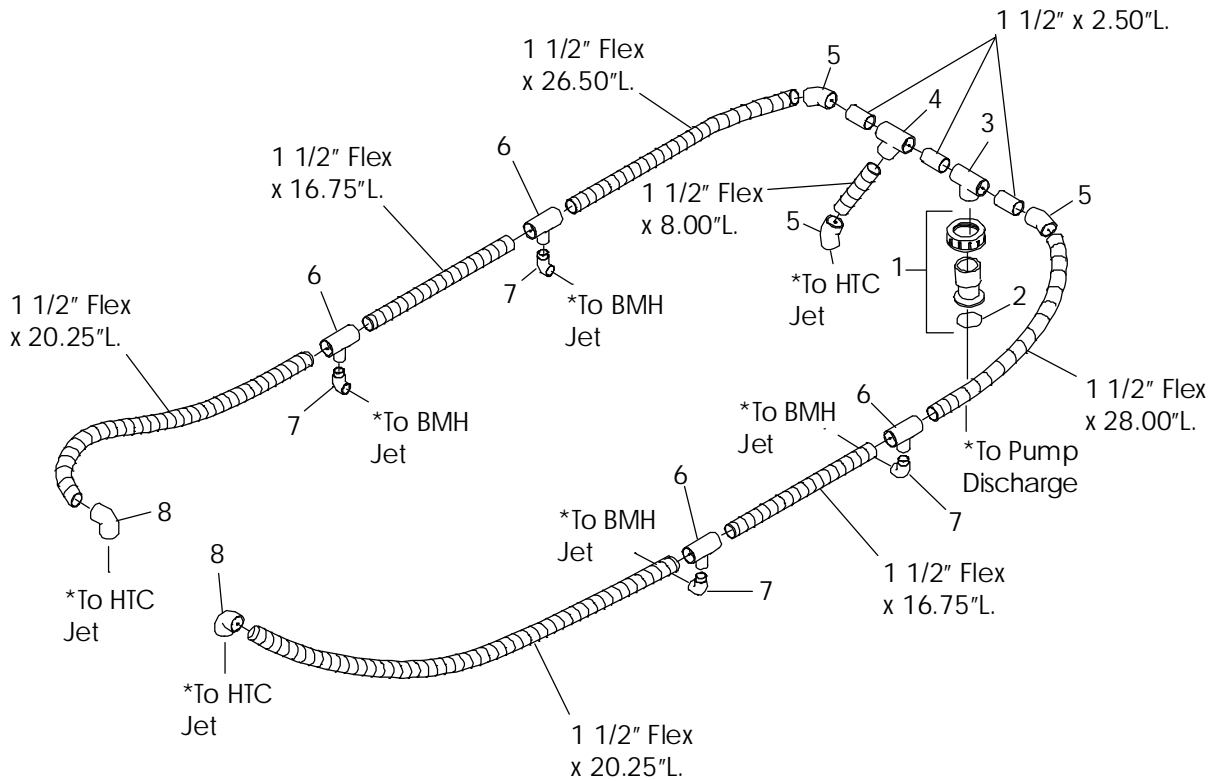

- J-Pump/Motor Assembly
- 3-Position Control Panel
- HTC Jet
- BMH Jet
- Suction Fitting

AMIGA PLUS

MODEL #N880000
 MODEL #N890000
 ISSUE DATE: 9/99

DISCHARGE PLUMBING

*See General Bath Parts Catalog

ITEM	P/N	DESCRIPTION	QTY
1	9250000	Repair Kit, Union Adapter	1
2	9231000	O-Ring, Union	1
3	2949000	Tee, Rdcng, 1 1/2" x 1 1/2" x 2"	1
4	0167000	Tee, 1 1/2", S x S x S	1
5	0157000	El, 45, 1 1/2", S x S	3
6	D189000	Tee, Rdcng, 1 1/2" x 1 1/2" x 3/4"	4
7	7298000	El, 90, 3/4" Street	4
8	0239000	El, 90, 1 1/2" S x S	2

AMIGA PLUS

MODEL #N880000
 MODEL #N890000
 ISSUE DATE: 9/99

SUCTION PLUMBING

*See General Bath Parts Catalog

ITEM	P/N	DESCRIPTION	QTY
1	9250000	Repair Kit, Union Adapter	1
2	9231000	O-Ring, Union	1
3	0426000	El, 90, 2" S x S	1
4	0851000	Coupling, 2" S x S	1
5	B072000	El, Drain Down, RH	1
5	B071000	El, Drain Down, LH	1

NOTE: P/N B071000 is used on RH units. P/N B072000 is used on LH units.

AMIGA PLUS

MODEL #N880000
 MODEL #N890000
 ISSUE DATE: 9/99

AIR LINE PIPING

*See General Bath Parts Catalog

ITEM	P/N	DESCRIPTION	QTY
1	0647000	Coupling, 1/2" S x S	2
2	0455000	Tee, 1/2" S x S x S	5
3	7164000	Elb, 90, 1/2" Street	6
4	C279000	Adapter, 1/2" S x SPGT	1
5	B777000	Plug, 1/2" SPIG	3