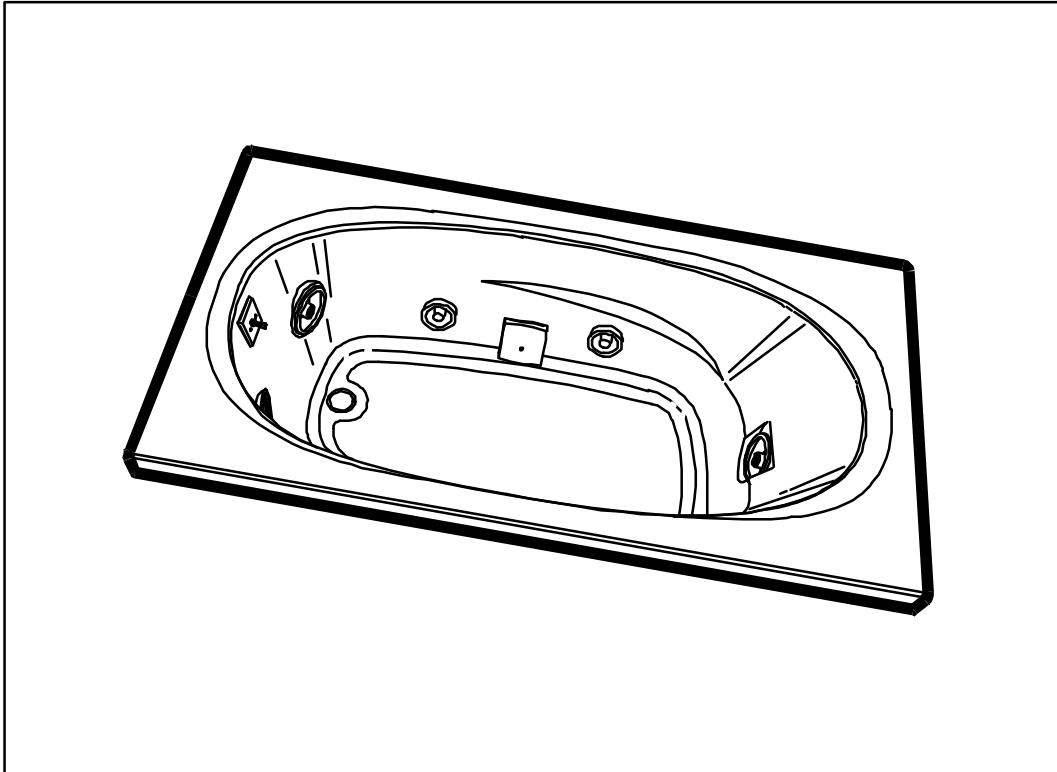

The AMIGA™ PLUS Whirlpool Bath

PARTS CATALOG

MODEL #N888000
MODEL #N890000
ISSUE DATE: 9/99
CATALOG #R340000

CONTENTS

DISCHARGE PLUMBING _____	1
SUCTION PLUMBING _____	2
AIR LINE PIPING _____	3

See General Bath Parts Catalog for information on the following:

- J-Pump/Motor Assembly
- 3-Position Control Panel
- HTC Jet
- BMH Jet
- Suction Fitting

AMIGA PLUS

MODEL #N880000
 MODEL #N890000
 ISSUE DATE: 9/99

DISCHARGE PLUMBING

*See General Bath Parts Catalog

ITEM	P/N	DESCRIPTION	QTY
1	9250000	Repair Kit, Union Adapter	1
2	9231000	O-Ring, Union	1
3	2949000	Tee, Rdcng, 1 1/2" x 1 1/2" x 2"	1
4	0167000	Tee, 1 1/2", S x S x S	1
5	0157000	El, 45, 1 1/2", S x S	3
6	D189000	Tee, Rdcng, 1 1/2" x 1 1/2" x 3/4"	4
7	7298000	El, 90, 3/4" Street	4
8	0239000	El, 90, 1 1/2" S x S	2