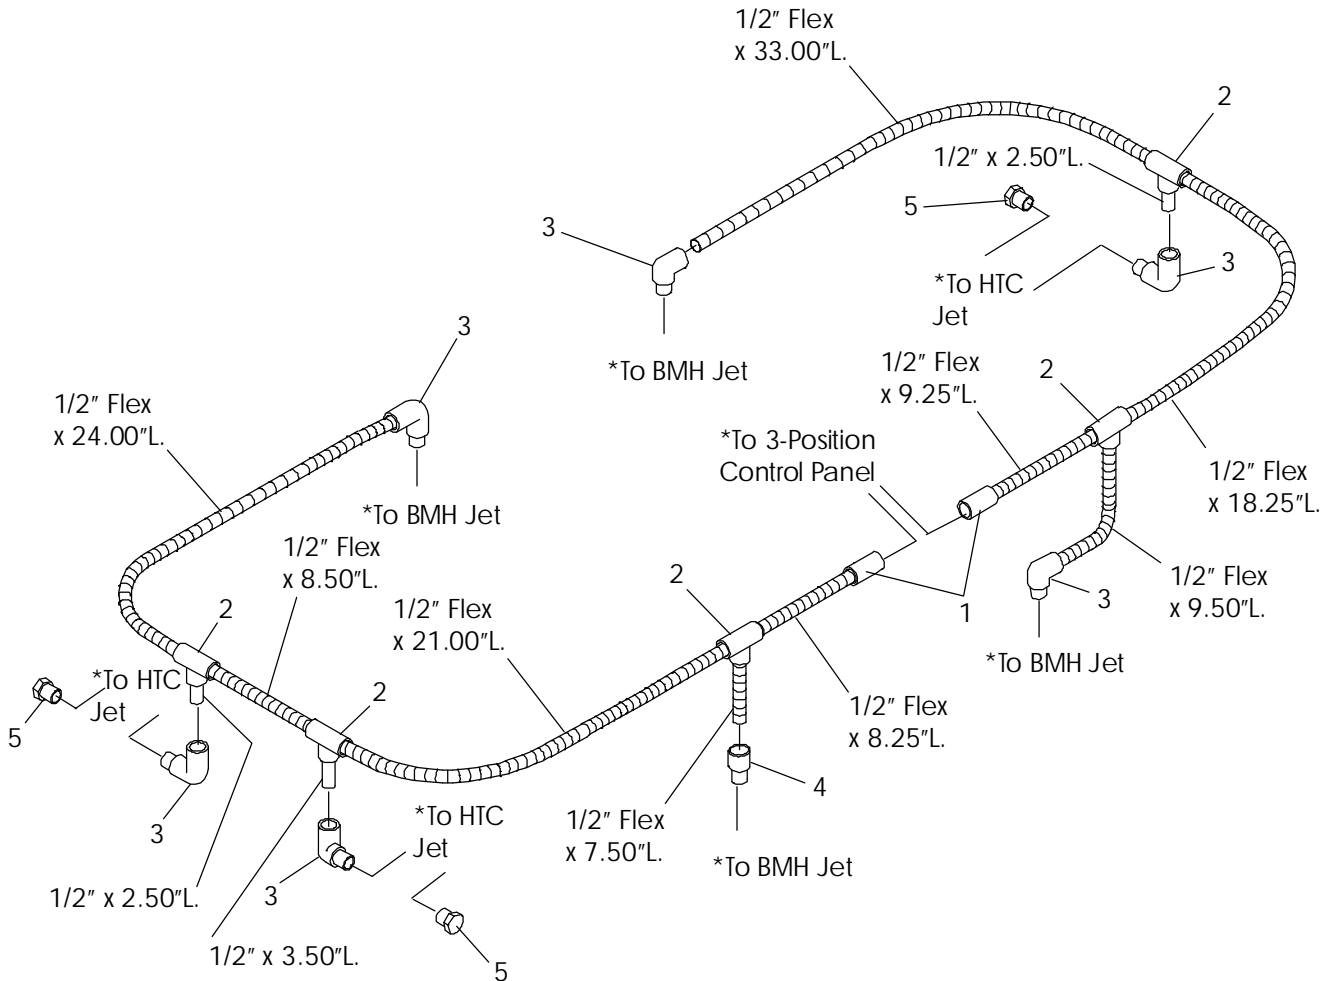

- J-Pump/Motor Assembly
- 3-Position Control Panel
- HTC Jet
- BMH Jet
- Suction Fitting

AMIGA PLUS

MODEL #N880000
 MODEL #N890000
 ISSUE DATE: 9/99

DISCHARGE PLUMBING

*See General Bath Parts Catalog

ITEM	P/N	DESCRIPTION	QTY
1	9250000	Repair Kit, Union Adapter	1
2	9231000	O-Ring, Union	1
3	2949000	Tee, Rdcng, 1 1/2" x 1 1/2" x 2"	1
4	0167000	Tee, 1 1/2", S x S x S	1
5	0157000	El, 45, 1 1/2", S x S	3
6	D189000	Tee, Rdcng, 1 1/2" x 1 1/2" x 3/4"	4
7	7298000	El, 90, 3/4" Street	4
8	0239000	El, 90, 1 1/2" S x S	2

NOTE: P/N B071000 is used on RH units. P/N B072000 is used on LH units.

AMIGA PLUS

MODEL #N880000
 MODEL #N890000
 ISSUE DATE: 9/99

AIR LINE PIPING

*See General Bath Parts Catalog

ITEM	P/N	DESCRIPTION	QTY
1	0647000	Coupling, 1/2" S x S	2
2	0455000	Tee, 1/2" S x S x S	5
3	7164000	Elb, 90, 1/2" Street	6
4	C279000	Adapter, 1/2" S x SPGT	1
5	B777000	Plug, 1/2" SPIG	3