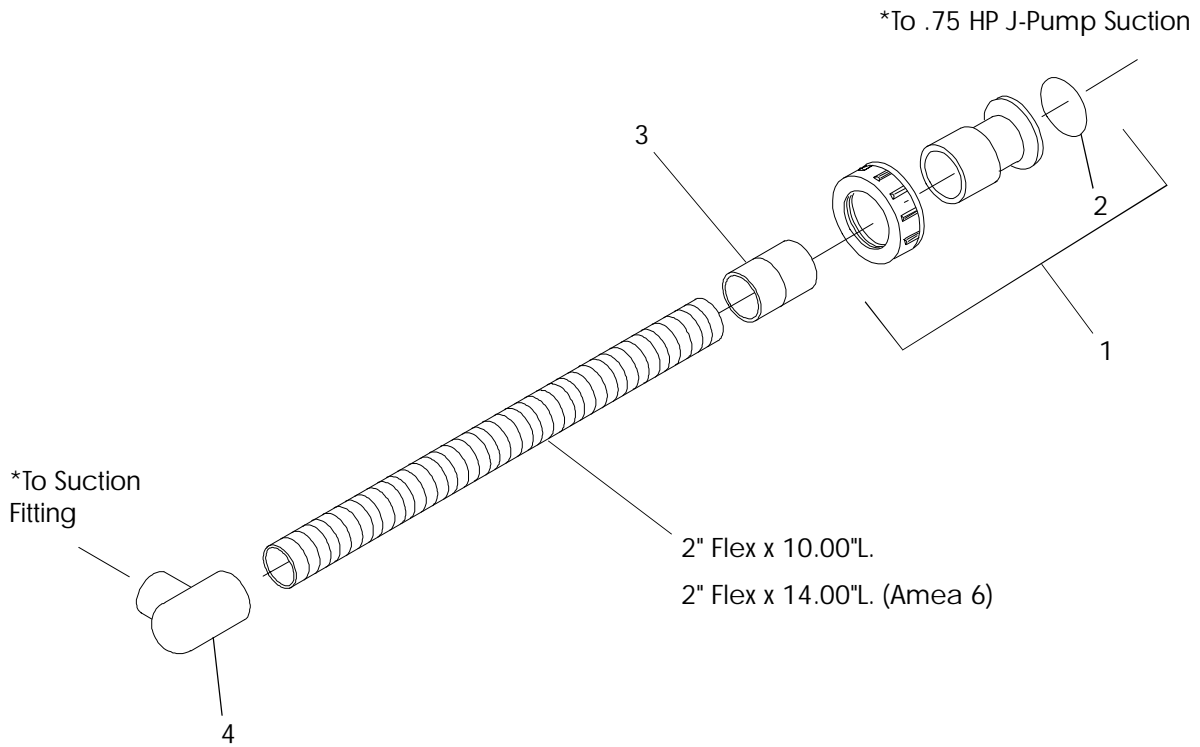

*See General Bath Parts Catalog

ITEM	P/N	DESCRIPTION	QTY
1	9250000	Repair Kit, Union Adaptor	1
2	9231000	O-Ring, Union	1
3	0851000	Coupling, 2", S x S	1
4	B072000	Ell, Drain Down, RH	1