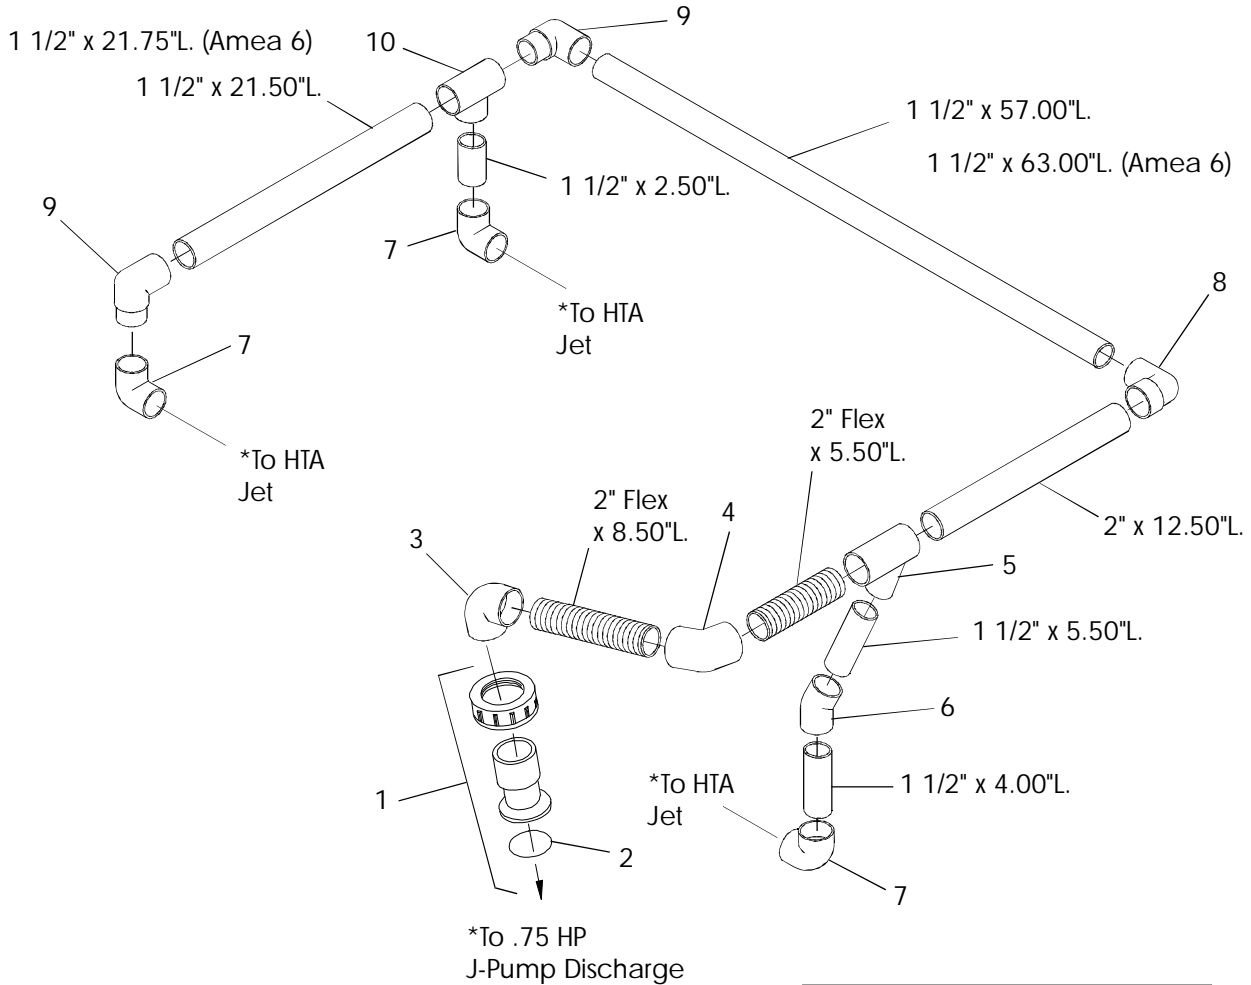

- J-PUMP/MOTOR ASSEMBLY
- OTHER ITEMS AVAILABLE
- FAUCET VALVE
- LAMP/TRANSFORMER/ACTUATOR ASSEMBLY
- SUCTION FITTING/COVER ASSEMBLY
- HTA JET
- DRAIN/OVERFLOW
- 3-POSITION CONTROL PANEL

TO ORDER

Order by part number unless otherwise noted. Quantities shown in this catalog indicate the number of items required. When ordering, specify the quantity needed.

DISCHARGE PLUMBING

*See General Bath Parts Catalog

ITEM	P/N	DESCRIPTION	QTY
1	9250000	Repair Kit, Union Adapter	1
2	9231000	O-Ring, Union	1
3	0426000	Ell, 90, 2" S x S	1
4	0522000	Ell, 45, 2" S x S	1
5	2488000	Tee, Rdcng, 2" x 2" x 1 1/2" S x S x S	1
6	0157000	Ell, 45, 1 1/2" S x S	1
7	0239000	Ell, 90, 1 1/2" S x S	3
8	1100000	Ell, 90, 2" x 1 1/2" Reducing	1
9	0955000	Ell, 90, 1 1/2", Street x S	2
10	0167000	Tee, 1 1/2", S x S x S	1

AMEA

MODEL #9160000
 MODEL #9610000
 ISSUE DATE: 5/96

AIR LINE PIPING

ITEM	P/N	DESCRIPTION	QTY
1	O647000	Coupling, 1/2" S x S	2
2	0455000	Tee, 1/2" S x S x S	1
3	0436000	El, 90, 1/2" S x S	2

PRODUCT SPECIFICATIONS ARE SUBJECT TO CHANGE WITHOUT NOTICE.
USE INSTALLATION INSTRUCTIONS SUPPLIED WITH PRODUCT.