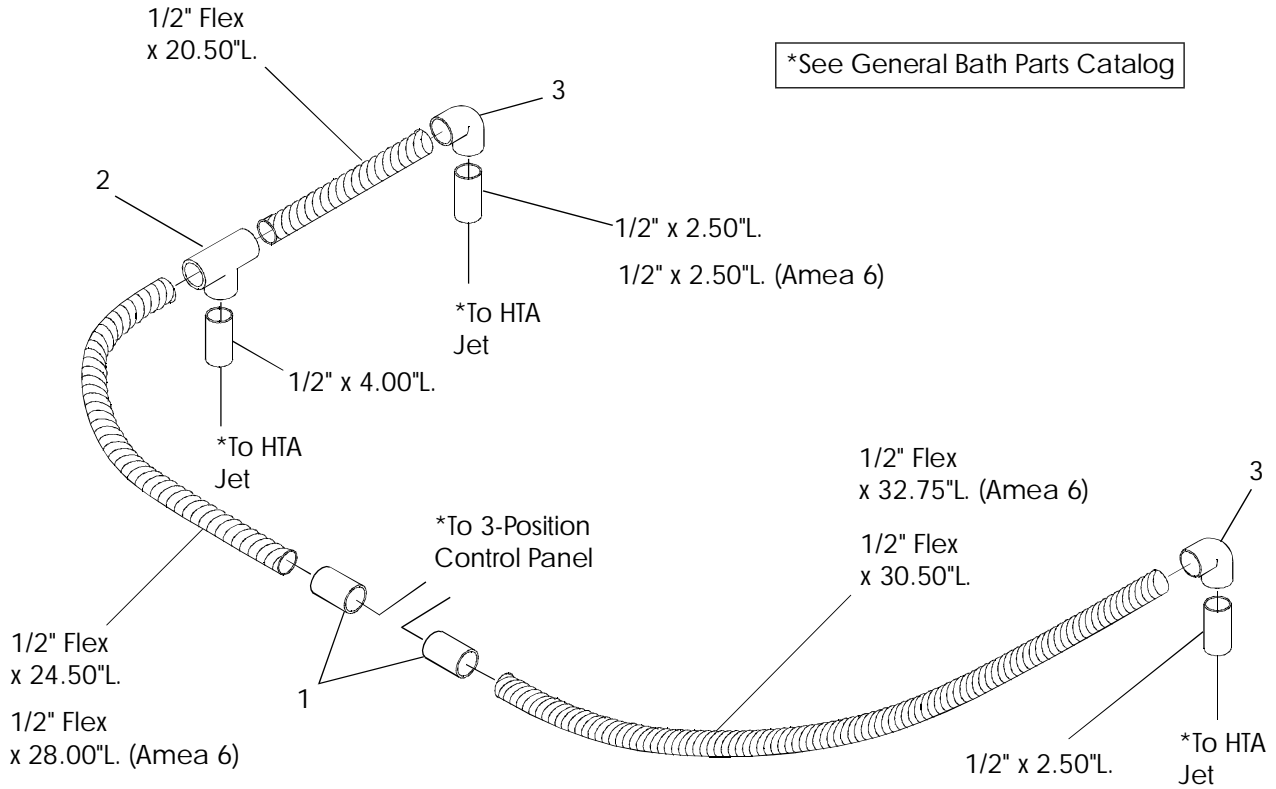

DISCHARGE PLUMBING

*See General Bath Parts Catalog

ITEM	P/N	DESCRIPTION	QTY
1	9250000	Repair Kit, Union Adapter	1
2	9231000	O-Ring, Union	1
3	0426000	Ell, 90, 2" S x S	1
4	0522000	Ell, 45, 2" S x S	1
5	2488000	Tee, Rdcng, 2" x 2" x 1 1/2" S x S x S	1
6	0157000	Ell, 45, 1 1/2" S x S	1
7	0239000	Ell, 90, 1 1/2" S x S	3
8	1100000	Ell, 90, 2" x 1 1/2" Reducing	1
9	0955000	Ell, 90, 1 1/2", Street x S	2
10	0167000	Tee, 1 1/2", S x S x S	1

AMEA

MODEL #9160000
 MODEL #9610000
 ISSUE DATE: 5/96

SUCTION PLUMBING

*See General Bath Parts Catalog

ITEM	P/N	DESCRIPTION	QTY
1	9250000	Repair Kit, Union Adaptor	1
2	9231000	O-Ring, Union	1
3	0851000	Coupling, 2", S x S	1
4	B072000	Ell, Drain Down, RH	1

AMEA

MODEL #9160000
 MODEL #9610000
 ISSUE DATE: 5/96

AIR LINE PIPING

ITEM	P/N	DESCRIPTION	QTY
1	O647000	Coupling, 1/2" S x S	2
2	0455000	Tee, 1/2" S x S x S	1
3	0436000	El, 90, 1/2" S x S	2

PRODUCT SPECIFICATIONS ARE SUBJECT TO CHANGE WITHOUT NOTICE.
USE INSTALLATION INSTRUCTIONS SUPPLIED WITH PRODUCT.