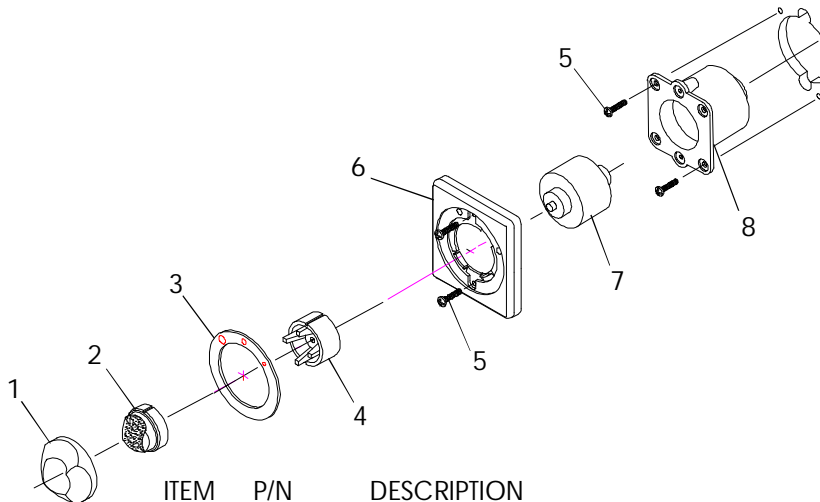

LUNA

MODEL #N130000
ISSUE DATE: 4/98

ONE-POSITION CONTROL PANEL (AIR CONTROL)

ITEM	P/N	DESCRIPTION	QTY
1	8267XXX	Knob, .25 Shaft, Assy	1
2	8263000	Ring, Graphic, Air	1
3	D851XXX	Panel, 1 Position	1
4	9724000	Screw, Thd Ctg. 4-24 x .5 Ty 25	4
5	8399000	Repair O-Ring/Valve Assy	1
6	7510000	Air Control Assy	1

XXX=Color Select
Item 5 is included with Item 6.
Item 5 can be ordered separately.

ONE-POSITION CONTROL PANEL (AIR ACTUATOR)

ITEM	P/N	DESCRIPTION	QTY
1	8247XXX	Bezel, Actuator	1
2	8246XXX	Button, Air Actuator	1
3	8262000	Ring, Graphic, ON-OFF	1
4	C842000	Guide, Air Actuator	1
5	9724000	Screw, Thd Ctg. 4-24 x .5 Ty 25	4
6	D851000	Panel, 1 Position	1
7	C377000	Bellows, Air Actuator	1
8	C841000	Cup, Air Actuator	1