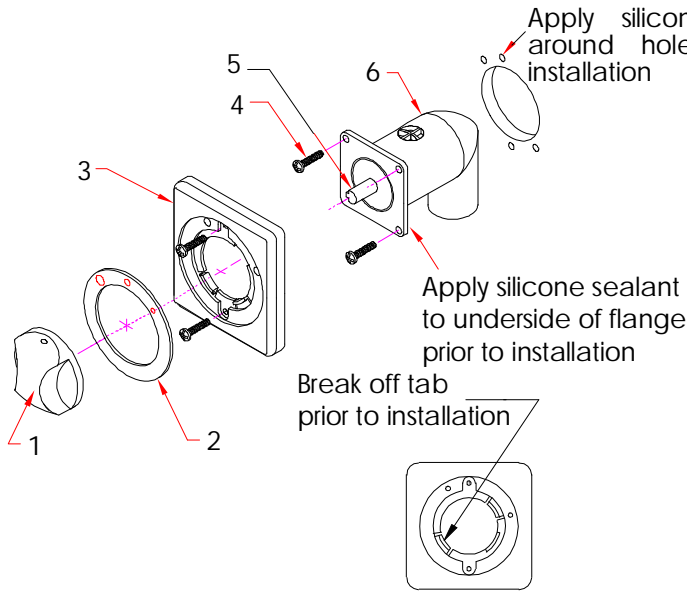

LUNA

MODEL #N130000
ISSUE DATE: 4/98

AIR LINE PIPING

ITEM	P/N	DESCRIPTION	QTY
1	0436000	El, 90, 1/2", S x S	2
2	0455000	Tee, 1/2", S x S x S	4
3	C279000	Adapter, 1/2", S x SPGT	2
4	7164000	El, Street, 1/2" 90	2

LUNA

MODEL #N130000
ISSUE DATE: 4/98

ONE-POSITION CONTROL PANEL (AIR CONTROL)

ITEM	P/N	DESCRIPTION	QTY
1	8267XXX	Knob, .25 Shaft, Assy	1
2	8263000	Ring, Graphic, Air	1
3	D851XXX	Panel, 1 Position	1
4	9724000	Screw, Thd Ctg. 4-24 x .5 Ty 25	4
5	8399000	Repair O-Ring/Valve Assy	1
6	7510000	Air Control Assy	1

XXX=Color Select
Item 5 is included with Item 6.
Item 5 can be ordered separately.

ONE-POSITION CONTROL PANEL (AIR ACTUATOR)

ITEM	P/N	DESCRIPTION	QTY
1	8247XXX	Bezel, Actuator	1
2	8246XXX	Button, Air Actuator	1
3	8262000	Ring, Graphic, ON-OFF	1
4	C842000	Guide, Air Actuator	1
5	9724000	Screw, Thd Ctg. 4-24 x .5 Ty 25	4
6	D851000	Panel, 1 Position	1
7	C377000	Bellows, Air Actuator	1
8	C841000	Cup, Air Actuator	1