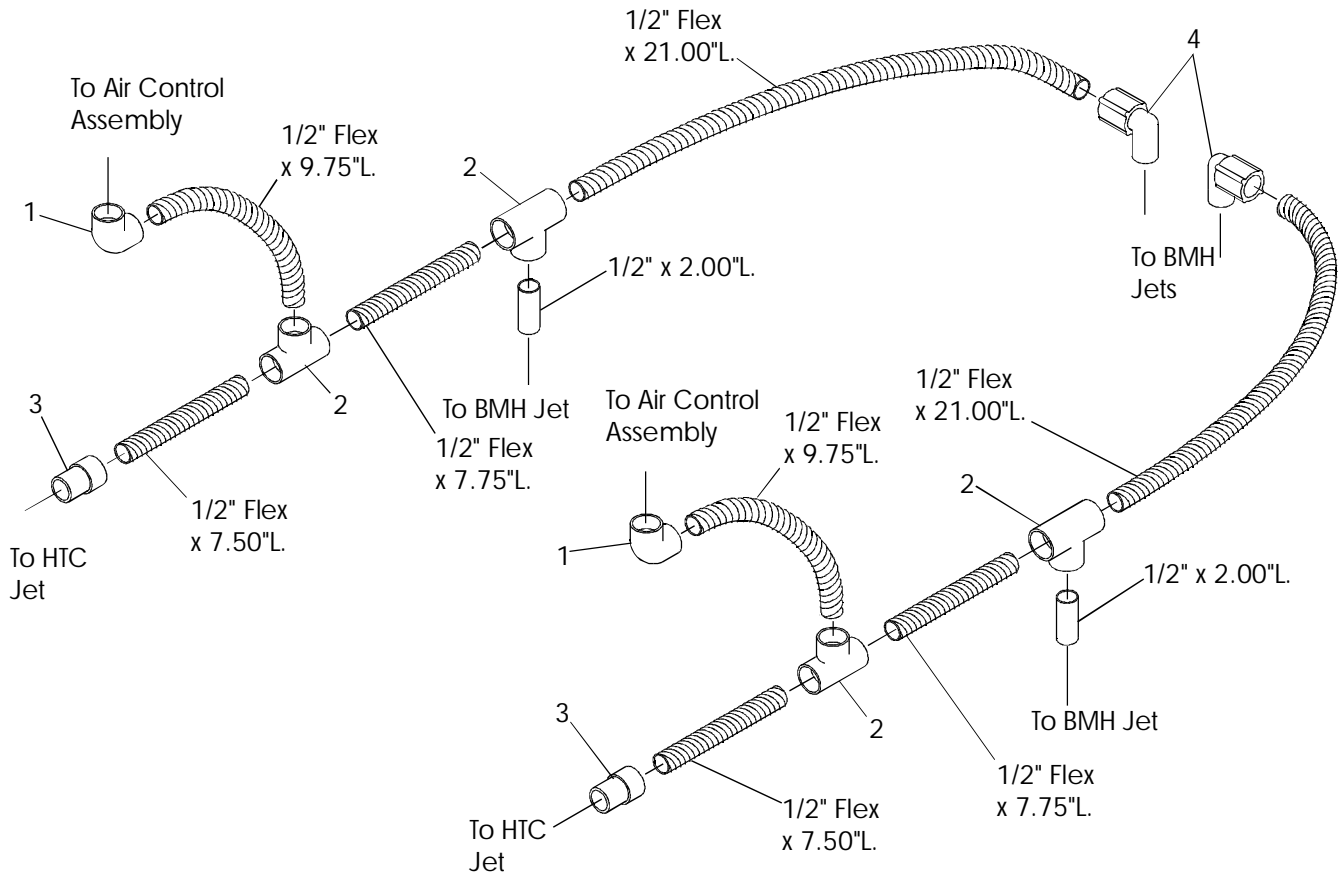

- J-PUMP/MOTOR ASSEMBLY
- OTHER ITEMS AVAILABLE
- FAUCET VALVE
- SUCTION FITTING/COVER ASSEMBLY
- HTC JET
- BMH JET
- DRAIN/OVERFLOW

TO ORDER

Order by part number unless otherwise noted. Quantities shown in this catalog indicate the number of items required. When ordering, specify the quantity needed.

LUNA

MODEL #N130000
ISSUE DATE: 4/98

SUCTION PLUMBING

ITEM	P/N	DESCRIPTION	QTY
1	9250000	Repair Kit, Union Adapter	1
2	9231000	O-Ring, Union	1
3	0426000	El, 90, 2", S x S	1
4	0473000	Bushing, Rdcng, 2" x 1 1/2" SPIG x S	2
5	0838000	Coupling, 1 1/2" S x S	1
6	B072000	El, Drain Down, RH	1

LUNA

MODEL #N130000
ISSUE DATE: 4/98

AIR LINE PIPING

ITEM	P/N	DESCRIPTION	QTY
1	0436000	El, 90, 1/2", S x S	2
2	0455000	Tee, 1/2", S x S x S	4
3	C279000	Adapter, 1/2", S x SPGT	2
4	7164000	El, Street, 1/2" 90	2

XXX=Color Select
Item 5 is included with Item 6.
Item 5 can be ordered separately.

ONE-POSITION CONTROL PANEL (AIR ACTUATOR)

ITEM	P/N	DESCRIPTION	QTY
1	8247XXX	Bezel, Actuator	1
2	8246XXX	Button, Air Actuator	1
3	8262000	Ring, Graphic, ON-OFF	1
4	C842000	Guide, Air Actuator	1
5	9724000	Screw, Thd Ctg. 4-24 x .5 Ty 25	4
6	D851000	Panel, 1 Position	1
7	C377000	Bellows, Air Actuator	1
8	C841000	Cup, Air Actuator	1