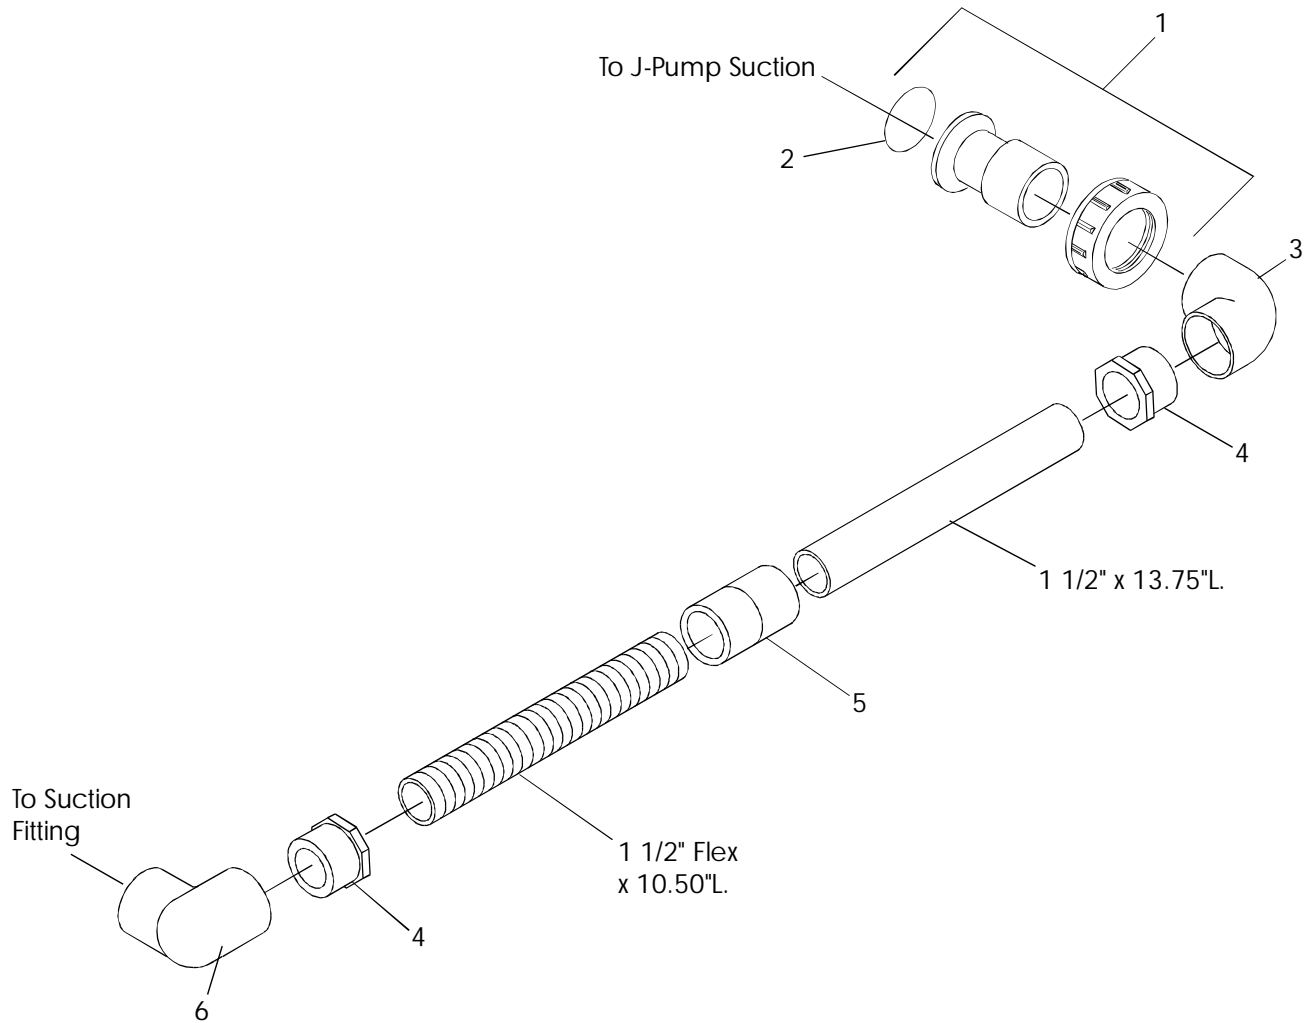

- J-PUMP/MOTOR ASSEMBLY
- OTHER ITEMS AVAILABLE
- FAUCET VALVE
- SUCTION FITTING/COVER ASSEMBLY
- HTC JET
- BMH JET
- DRAIN/OVERFLOW

TO ORDER

Order by part number unless otherwise noted. Quantities shown in this catalog indicate the number of items required. When ordering, specify the quantity needed.

LUNA

MODEL #N130000
ISSUE DATE: 4/98

SUCTION PLUMBING

ITEM	P/N	DESCRIPTION	QTY
1	9250000	Repair Kit, Union Adapter	1
2	9231000	O-Ring, Union	1
3	0426000	El, 90, 2", S x S	1
4	0473000	Bushing, Rdcng, 2" x 1 1/2" SPIG x S	2
5	0838000	Coupling, 1 1/2" S x S	1
6	B072000	El, Drain Down, RH	1

LUNA

MODEL #N130000
ISSUE DATE: 4/98

AIR LINE PIPING

ITEM	P/N	DESCRIPTION	QTY
1	0436000	El, 90, 1/2", S x S	2
2	0455000	Tee, 1/2", S x S x S	4
3	C279000	Adapter, 1/2", S x SPGT	2
4	7164000	El, Street, 1/2" 90	2

XXX=Color Select
Item 5 is included with Item 6.
Item 5 can be ordered separately.

ONE-POSITION CONTROL PANEL (AIR ACTUATOR)

ITEM	P/N	DESCRIPTION	QTY
1	8247XXX	Bezel, Actuator	1
2	8246XXX	Button, Air Actuator	1
3	8262000	Ring, Graphic, ON-OFF	1
4	C842000	Guide, Air Actuator	1
5	9724000	Screw, Thd Ctg. 4-24 x .5 Ty 25	4
6	D851000	Panel, 1 Position	1
7	C377000	Bellows, Air Actuator	1
8	C841000	Cup, Air Actuator	1