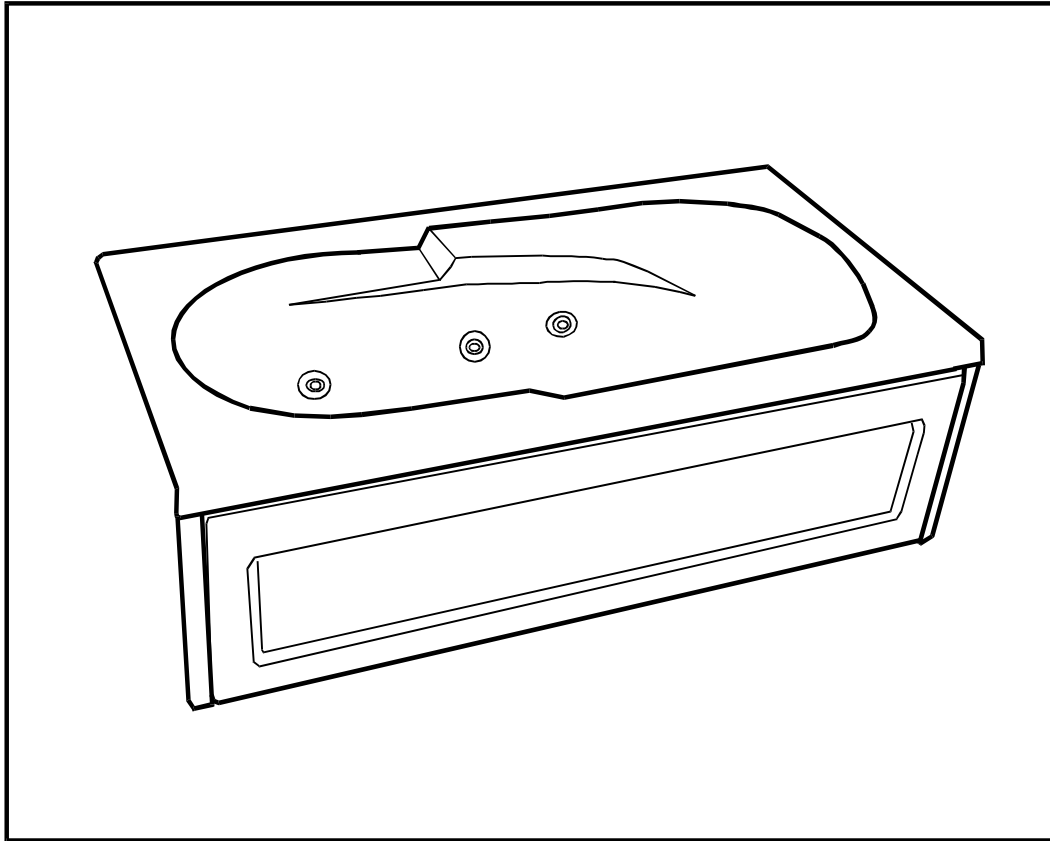

The LUNA™ Whirlpool Bath

PARTS CATALOG

MODEL #N130000
ISSUE DATE: 4/98
CATALOG #N306000

Discharge Plumbing _____	1
Suction Plumbing _____	2
Air Line Piping _____	3
One-Position Control Panel _____	4

See General Bath Parts Catalog for information on the following: