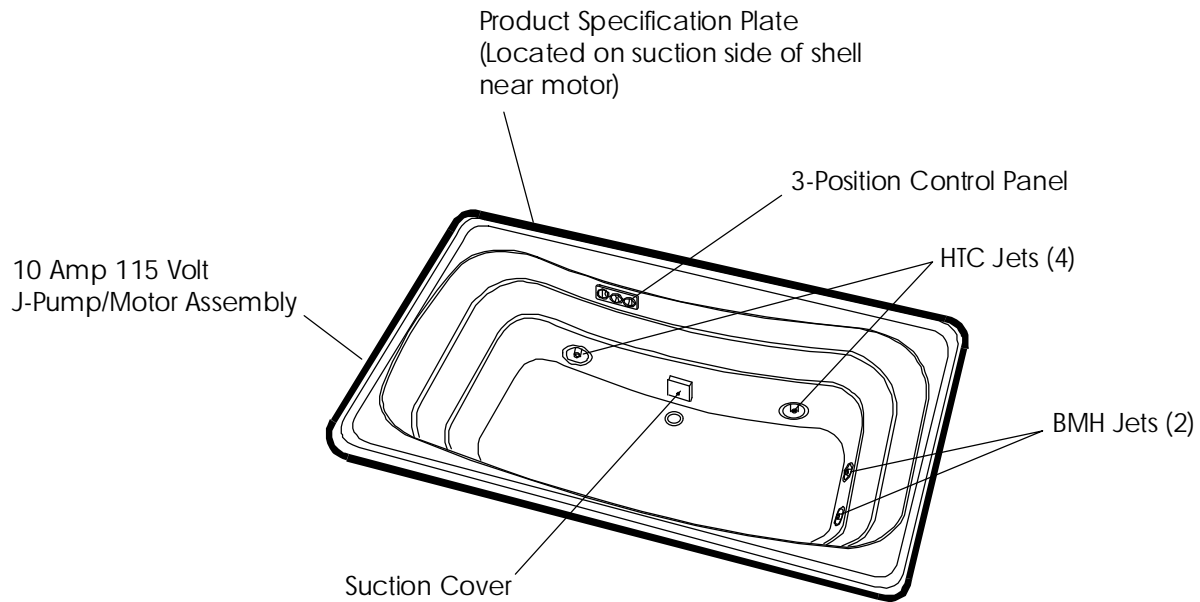

CONTENTS

DISCHARGE PLUMBING _____	1
SUCTION PLUMBING _____	2
AIR LINE PIPING _____	3

See General Bath Parts Catalog for information on the following:

J-Pump/Motor Assembly
3-Position Control Panel
HTC Jet
BMH Jet
Suction Fitting