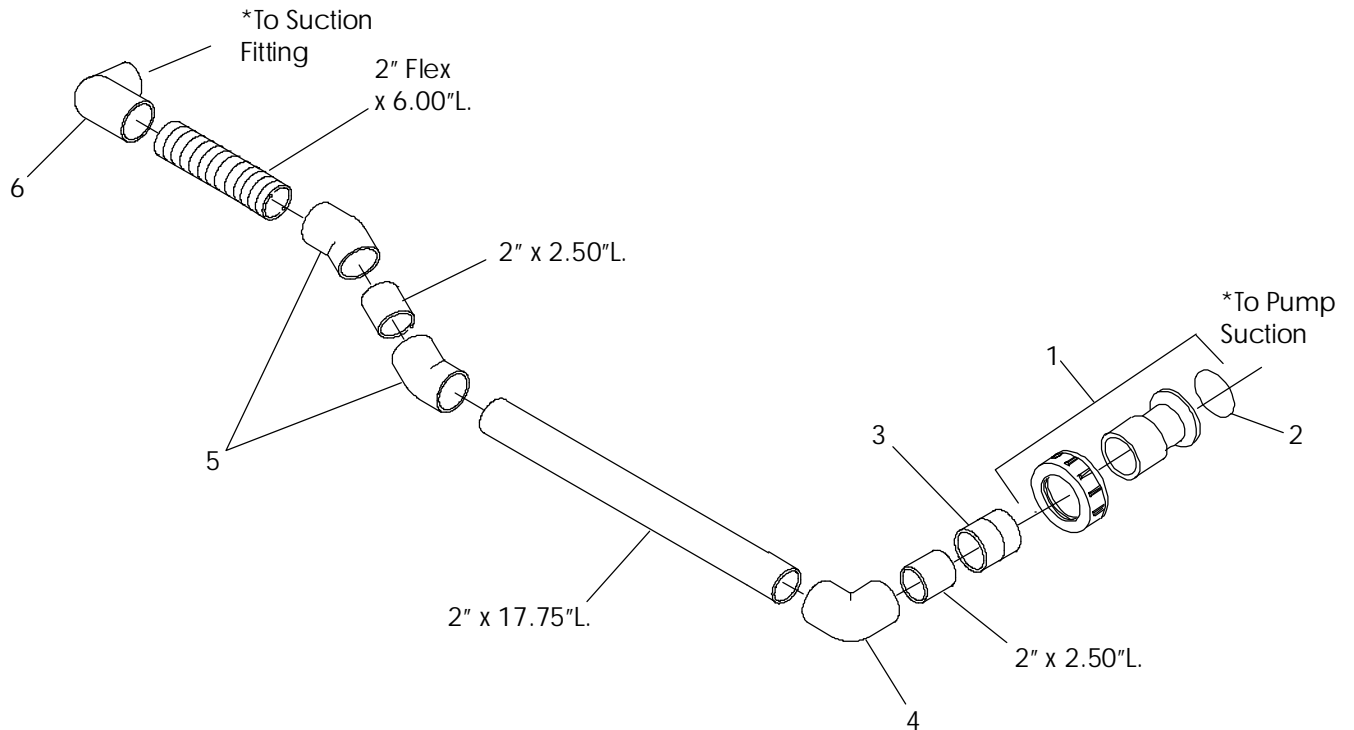

J-Pump/Motor Assembly
3-Position Control Panel
HTC Jet
BMH Jet
Suction Fitting

ALARIS

MODEL #R145000
 MODEL #R150000
 ISSUE DATE: 1/00

DISCHARGE PLUMBING

*See General Bath Parts Catalog

ITEM	P/N	DESCRIPTION	QTY
1	9250000	Repair Kit, Union Adapter	1
2	9231000	O-Ring, Union	1
3	2949000	Tee, Rdcng, 1 1/2" x 1 1/2" x 2"	1
4	0239000	Ell, 90, 1 1/2" S x S	1
5	0838000	Coupling, 1 1/2" S x S	2
6	0955000	Ell, 90, 1 1/2" Street x Slip	1
7	D189000	Tee, Rdcng, 1 1/2" x 1 1/2" x 3/4"	2
8	7298000	Ell, 90, 3/4" Street	2
9	0167000	Tee, 1 1/2" S x S x S	2
10	0157000	Ell, 45, 1 1/2" S x S	1

ALARIS

MODEL #R145000
 MODEL #R150000
 ISSUE DATE: 1/00

SUCTION PLUMBING

*See General Bath Parts Catalog

ITEM	P/N	DESCRIPTION	QTY
1	9250000	Repair Kit, Union Adapter	1
2	9231000	O-Ring, Union	1
3	0851000	Coupling, 2" S x S	1
4	0426000	El, 90, 2" S x S	2
5	0522000	El, 45, 2" S x S	1
6	B071000	El, Drain Down, LH	1
6	B072000	El, Drain Down, RH	1

ALARIS

MODEL #R145000
 MODEL #R150000
 ISSUE DATE: 1/00

AIR LINE PIPING

*See General Bath Parts Catalog

ITEM	P/N	DESCRIPTION	QTY
1	0647000	Coupling, 1/2" S x S	1
2	0455000	Tee, 1/2" S x S x S	4
3	7164000	El, 90, 1/2" Street	2
4	C279000	Adapter, 1/2", S x SPGT	3