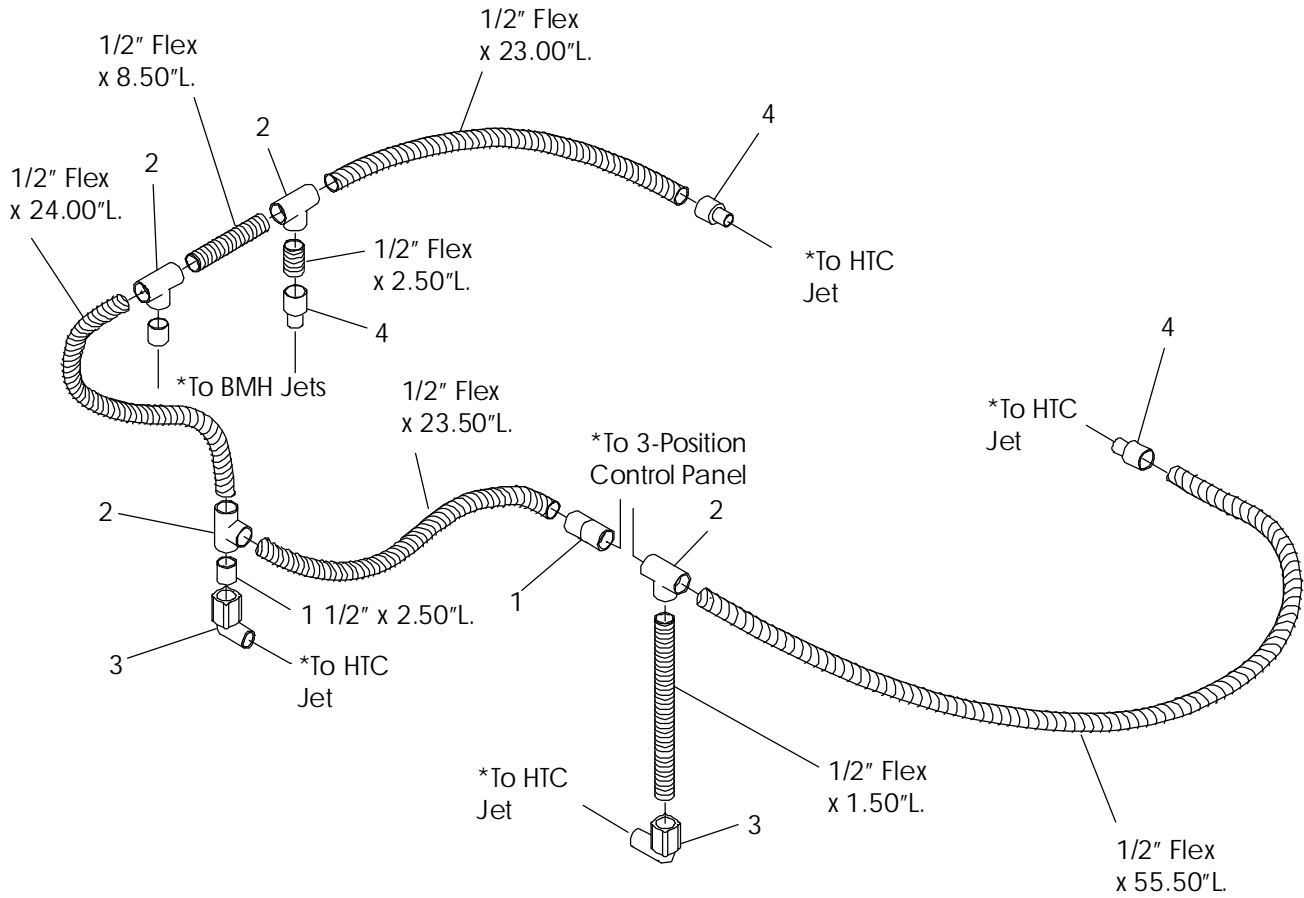

J-Pump/Motor Assembly
3-Position Control Panel
HTC Jet
BMH Jet
Suction Fitting

ALARIS

MODEL #R145000
 MODEL #R150000
 ISSUE DATE: 1/00

DISCHARGE PLUMBING

*See General Bath Parts Catalog

ITEM	P/N	DESCRIPTION	QTY
1	9250000	Repair Kit, Union Adapter	1
2	9231000	O-Ring, Union	1
3	2949000	Tee, Rdcng, 1 1/2" x 1 1/2" x 2"	1
4	0239000	Ell, 90, 1 1/2" S x S	1
5	0838000	Coupling, 1 1/2" S x S	2
6	0955000	Ell, 90, 1 1/2" Street x Slip	1
7	D189000	Tee, Rdcng, 1 1/2" x 1 1/2" x 3/4"	2
8	7298000	Ell, 90, 3/4" Street	2
9	0167000	Tee, 1 1/2" S x S x S	2
10	0157000	Ell, 45, 1 1/2" S x S	1

ALARIS

MODEL #R145000
 MODEL #R150000
 ISSUE DATE: 1/00

SUCTION PLUMBING

*See General Bath Parts Catalog

ITEM	P/N	DESCRIPTION	QTY
1	9250000	Repair Kit, Union Adapter	1
2	9231000	O-Ring, Union	1
3	0851000	Coupling, 2" S x S	1
4	0426000	El, 90, 2" S x S	2
5	0522000	El, 45, 2" S x S	1
6	B071000	El, Drain Down, LH	1
6	B072000	El, Drain Down, RH	1

ALARIS

MODEL #R145000
 MODEL #R150000
 ISSUE DATE: 1/00

AIR LINE PIPING

*See General Bath Parts Catalog

ITEM	P/N	DESCRIPTION	QTY
1	0647000	Coupling, 1/2" S x S	1
2	0455000	Tee, 1/2" S x S x S	4
3	7164000	El, 90, 1/2" Street	2
4	C279000	Adapter, 1/2", S x SPGT	3