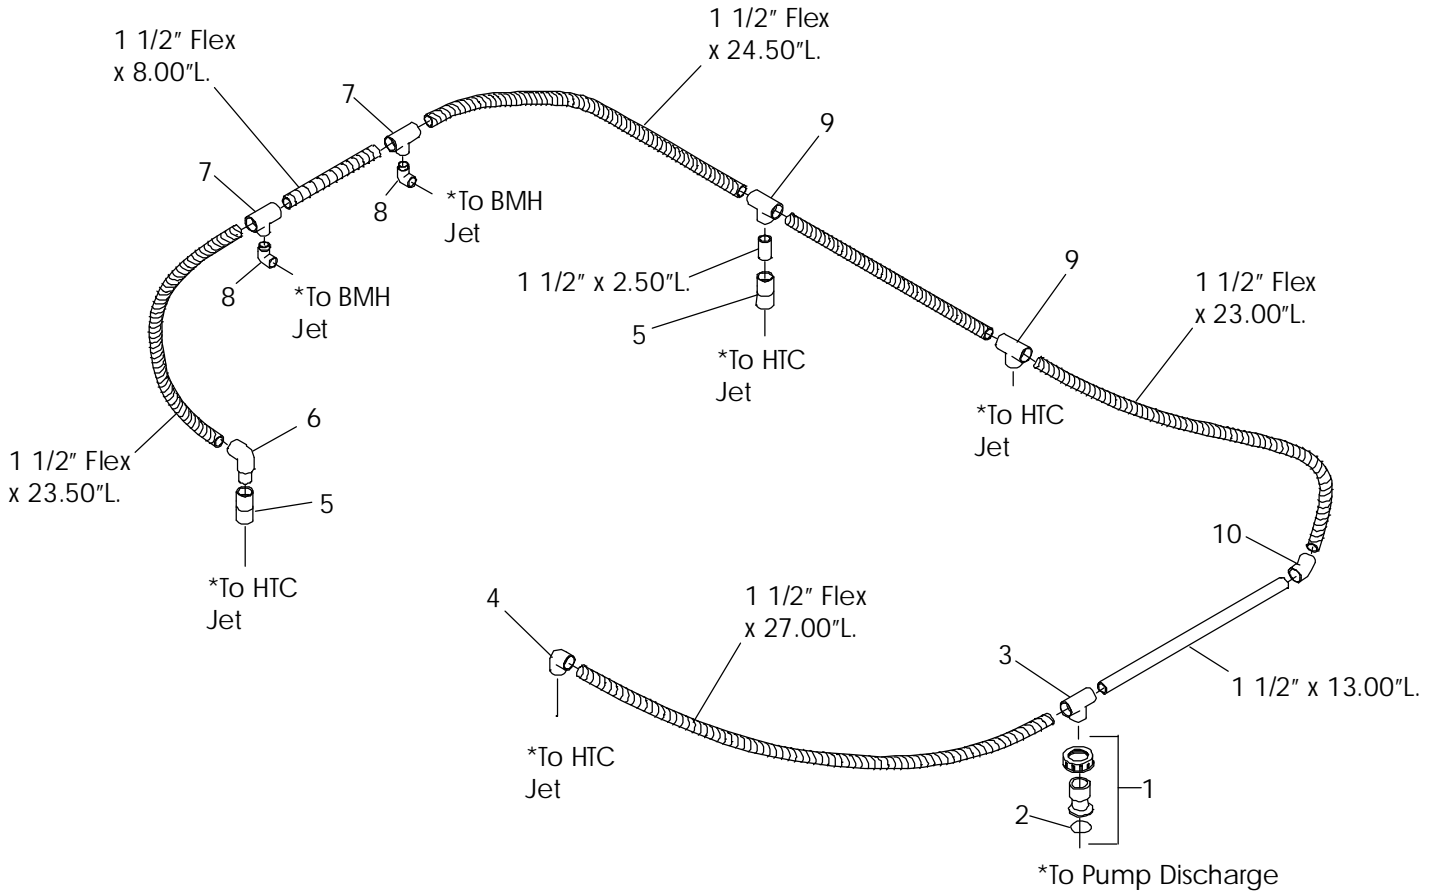

J-Pump/Motor Assembly
3-Position Control Panel
HTC Jet
BMH Jet
Suction Fitting

ALARIS

MODEL #R145000
 MODEL #R150000
 ISSUE DATE: 1/00

DISCHARGE PLUMBING

*See General Bath Parts Catalog

ITEM	P/N	DESCRIPTION	QTY
1	9250000	Repair Kit, Union Adapter	1
2	9231000	O-Ring, Union	1
3	2949000	Tee, Rdcng, 1 1/2" x 1 1/2" x 2"	1
4	0239000	Ell, 90, 1 1/2" S x S	1
5	0838000	Coupling, 1 1/2" S x S	2
6	0955000	Ell, 90, 1 1/2" Street x Slip	1
7	D189000	Tee, Rdcng, 1 1/2" x 1 1/2" x 3/4"	2
8	7298000	Ell, 90, 3/4" Street	2
9	0167000	Tee, 1 1/2" S x S x S	2
10	0157000	Ell, 45, 1 1/2" S x S	1

ALARIS

MODEL #R145000
 MODEL #R150000
 ISSUE DATE: 1/00

SUCTION PLUMBING

*See General Bath Parts Catalog

ITEM	P/N	DESCRIPTION	QTY
1	9250000	Repair Kit, Union Adapter	1
2	9231000	O-Ring, Union	1
3	0851000	Coupling, 2" S x S	1
4	0426000	El, 90, 2" S x S	2
5	0522000	El, 45, 2" S x S	1
6	B071000	El, Drain Down, LH	1
6	B072000	El, Drain Down, RH	1

ALARIS

MODEL #R145000
 MODEL #R150000
 ISSUE DATE: 1/00

AIR LINE PIPING

*See General Bath Parts Catalog

ITEM	P/N	DESCRIPTION	QTY
1	0647000	Coupling, 1/2" S x S	1
2	0455000	Tee, 1/2" S x S x S	4
3	7164000	El, 90, 1/2" Street	2
4	C279000	Adapter, 1/2", S x SPGT	3