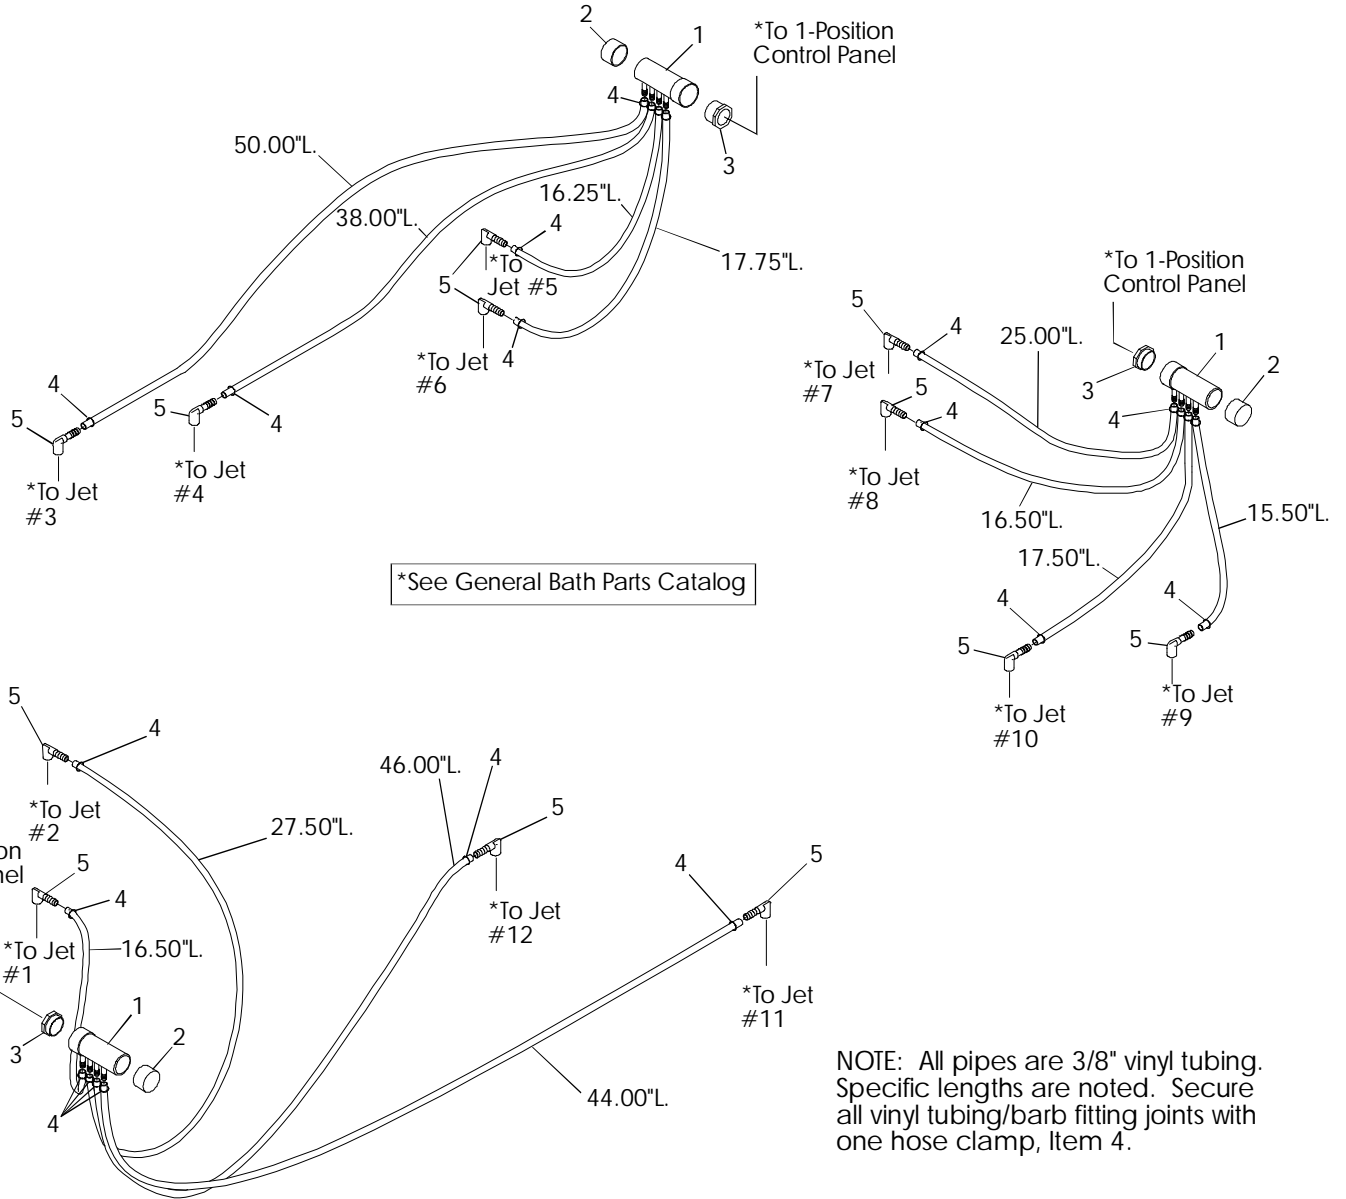

Z 120/MODEL 320

MODEL #H500000
ISSUE DATE: 12/98

AIR LINE PIPING

*See General Bath Parts Catalog

NOTE: All pipes are 3/8" vinyl tubing. Specific lengths are noted. Secure all vinyl tubing/barb fitting joints with one hose clamp, Item 4.

ITEM	P/N	DESCRIPTION	QTY
1	H200000	4 Port Manifold, 3/8 x 1	3
2	H214000	Cap, 1" Slip	3
3	0825000	Bushing, Rdcng, 1" x 1/2" SPG x S, Fit	3
4	J975000	Hose Clamp, Dual Wire, 3/8 Tube	24
5	H210000	Barb, 3/8 90 x SPG 1/2	12