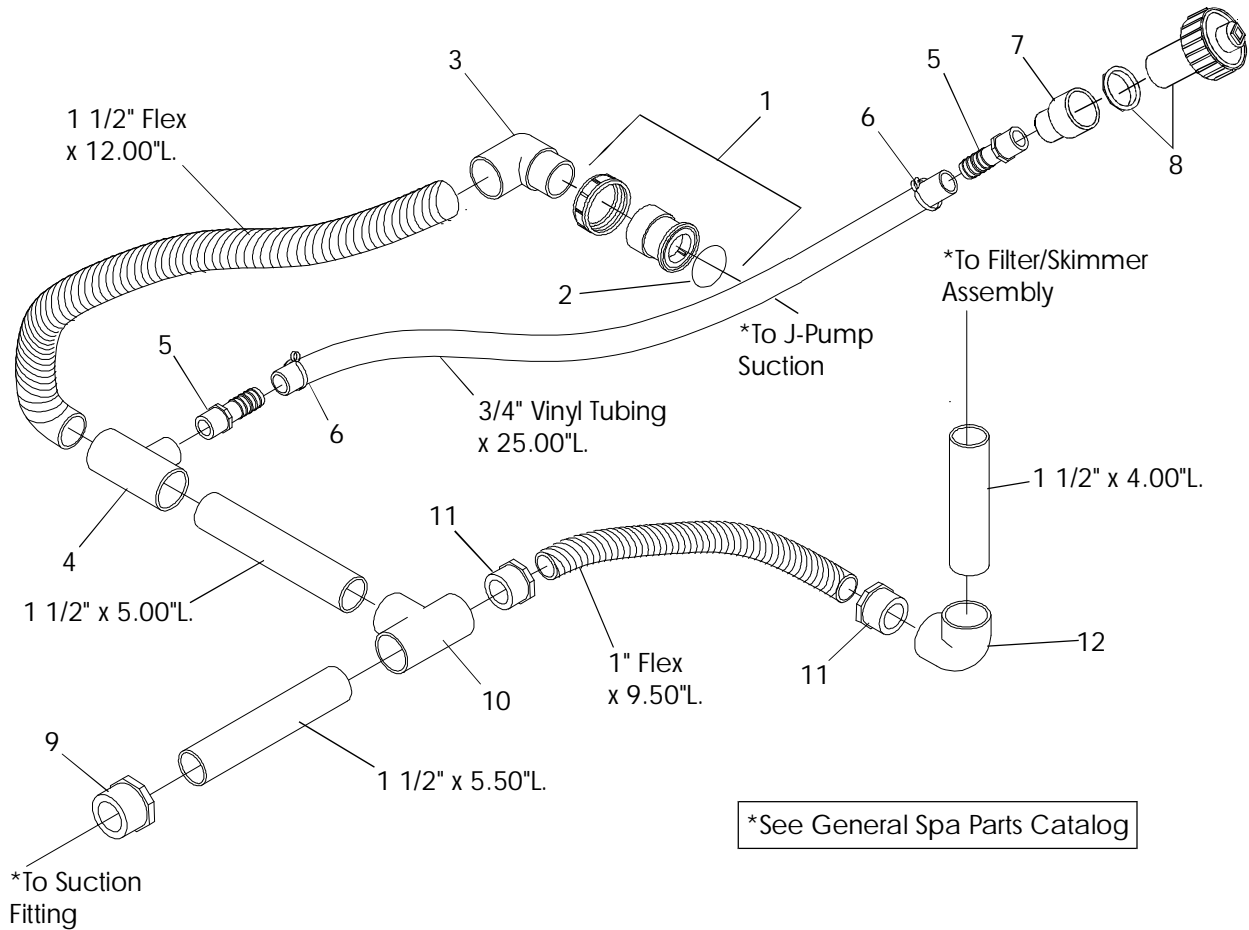

Z120/MODEL 320

MODEL #H500000
ISSUE DATE: 12/98

DISCHARGE PLUMBING

*See General Spa Parts Catalog

NOTES: Unless otherwise noted, all piping is 3/4" I.D. vinyl tubing. Specific lengths are called out. Secure each barb fitting/vinyl tubing joint with one hose clamp, Item 14. All jets referenced are BMH.

ITEM	P/N	DESCRIPTION	QTY
1	9250000	Repair Kit, Union Adapter	1
2	9231000	O-Ring, Union	1
3	0955000	Ell, 90, 1 1/2" Street x Slip	3
4	0239000	Ell, 90, 1 1/2", S x S	1
5	H197000	8 Port Manifold, 3/4 x 1 1/2"	1
6	H222000	Plug, 1 1/2" SPIG	1
7	H203000	Barb, 3/4 x SPG 3/4	1
8	F382000	Cap, 3/4 Slip	10
9	7298000	Ell, 3/4, 90 Street	2
10	D360000	Tee, 3/4 x 3/4 x 3/4, S x S x S	6
11	D221000	Ell, 3/4, 90 S x S	6
12	H205000	Barb, 3/4 90 x SPG 1/2	1
13	H202000	Plug, 3/4 Barb	1
14	J974000	Hose Clamp, Dual Wire, 3/4 Tube	17

Z120/MODEL 320

MODEL #H500000
ISSUE DATE: 12/98

SUCTION PLUMBING

*See General Spa Parts Catalog

ITEM	P/N	DESCRIPTION	QTY
1	9250000	Repair Kit, Union Adapter	1
2	9231000	O-Ring, Union	1
3	0955000	El, 90, 1 1/2" Street x Slip	1
4	D189000	Tee, Rdcng, 1 1/2" x 1 1/2" x 3/4", S x S x S	1
5	H203000	Barb, 3/4 x SPG 3/4	2
6	J974000	Hose Clamp, Dual Wire, 3/4 Tube	2
7	H217000	Reducer Coupling, S x S, 1 x 3/4	1
8	H999000	Drain Fitting, Spa	1
9	0473000	Bushing, Rdcng, 2" x 1 1/2" SPIG x S	1
10	0167000	Tee, 1 1/2" S x S x S	1
11	0508000	Bushing, Rdcng, 1 1/2" x 1" SPIG x S	2
12	0239000	El, 90, 1 1/2" S x S	1

ITEM	P/N	DESCRIPTION	QTY
1	H200000	4 Port Manifold, 3/8 x 1	3
2	H214000	Cap, 1" Slip	3
3	0825000	Bushing, Rdcng, 1" x 1/2" SPG x S, Fit	3
4	J975000	Hose Clamp, Dual Wire, 3/8 Tube	24
5	H210000	Barb, 3/8 90 x SPG 1/2	12