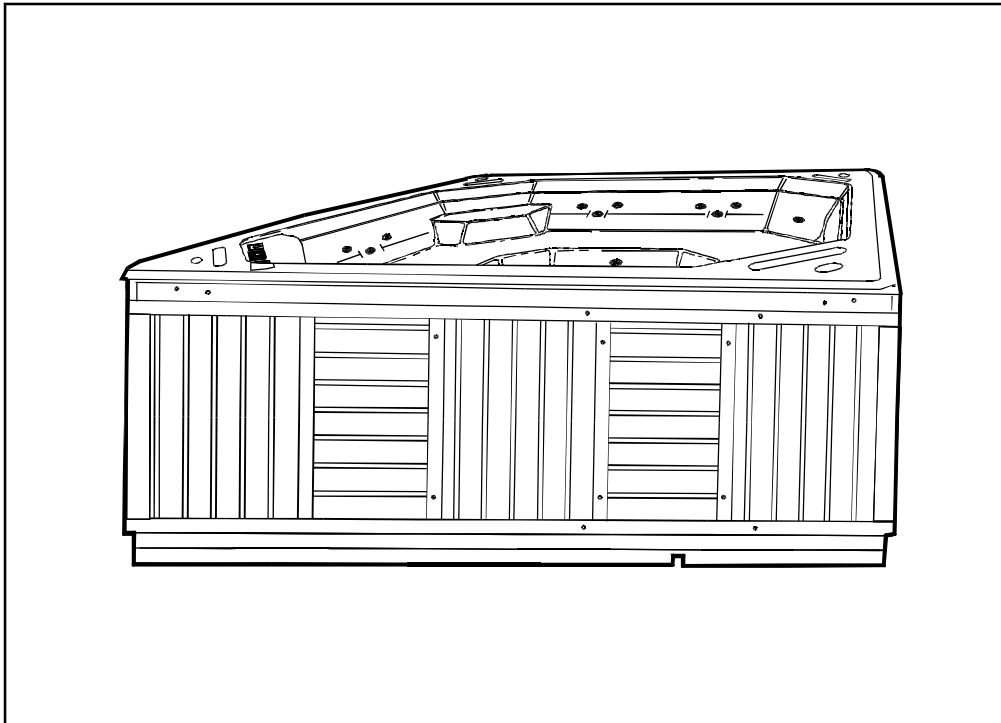

The Z120/MODEL 320 Whirlpool Spa

PARTS CATALOG

MODEL #H500000
ISSUE DATE: 12/98
CATALOG #J892000E

CONTENTS

Z120/Model 320Reference	1
Discharge Plumbing	2
Suction Plumbing	3
Air Line Piping	4
Skirt Assembly	5