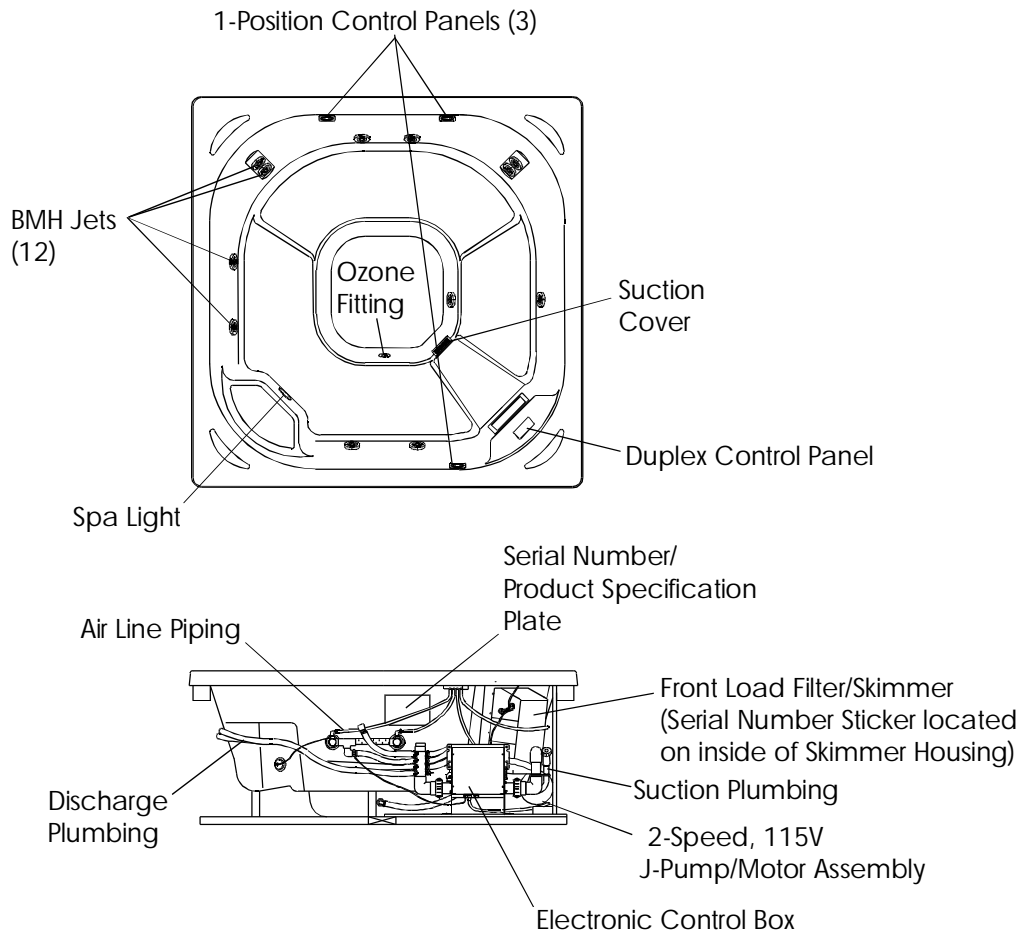

REPAIR ASSEMBLIES ARE SHOWN/REFERENCED BELOW

See General Spa Parts Catalog for information on the following:

BMH Jet Assembly
Front Load Filter/Skimmer Assembly
Suction Cover
Spa Light Fitting

One-Position Control Panel
J-Pump/Motor Assembly
Electronic Control Box
Ozone Dispersion Fitting

Z120/MODEL 320

MODEL #H500000
ISSUE DATE: 12/98

DISCHARGE PLUMBING

*See General Spa Parts Catalog

NOTES: Unless otherwise noted, all piping is 3/4" I.D. vinyl tubing. Specific lengths are called out. Secure each barb fitting/vinyl tubing joint with one hose clamp, Item 14. All jets referenced are BMH.