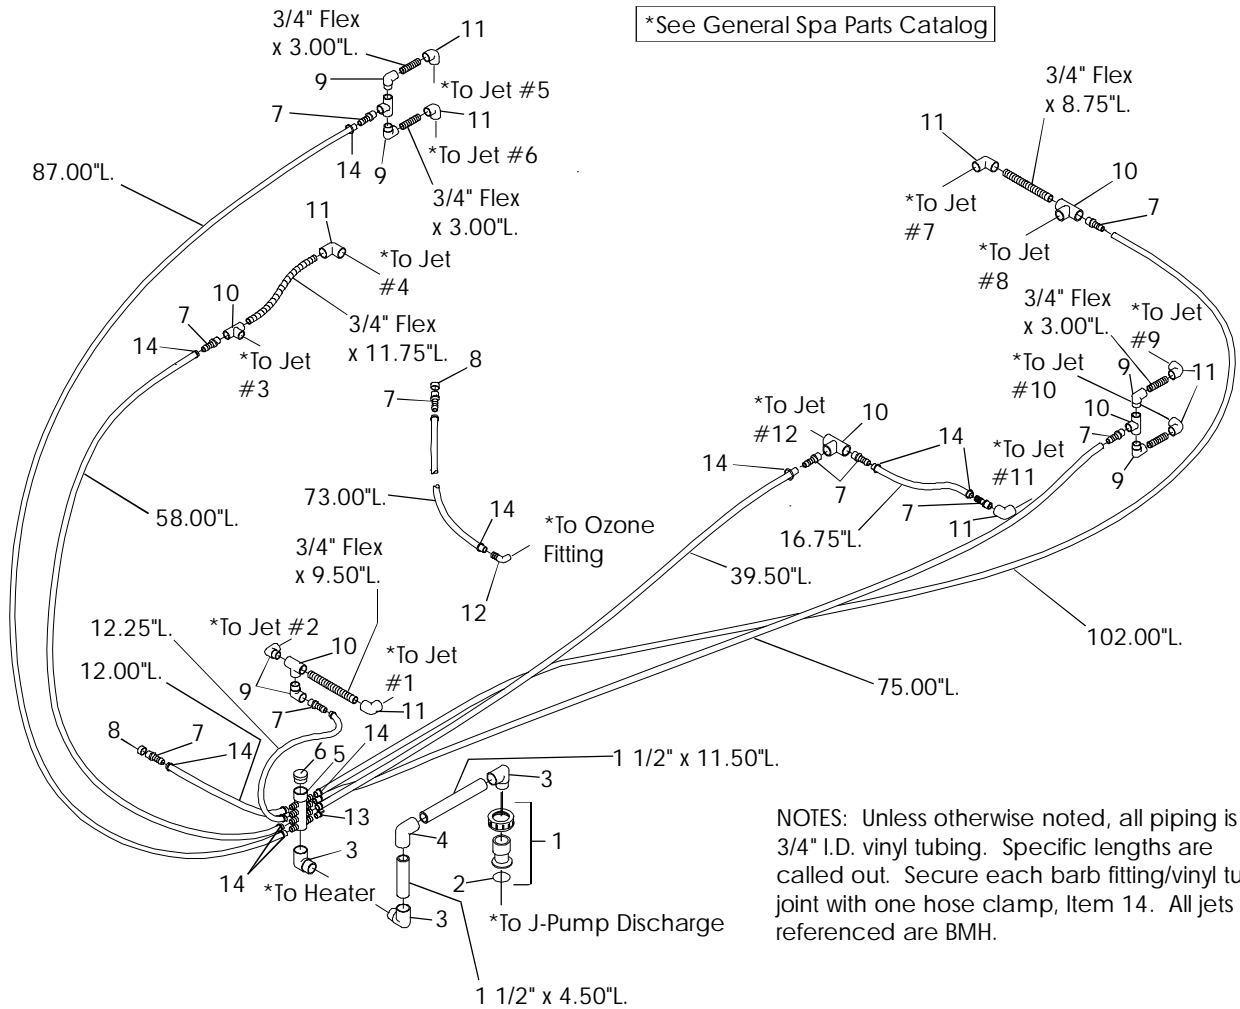

REPAIR ASSEMBLIES ARE SHOWN/REFERENCED BELOW

See General Spa Parts Catalog for information on the following:

BMH Jet Assembly
Front Load Filter/Skimmer Assembly
Suction Cover
Spa Light Fitting

One-Position Control Panel
J-Pump/Motor Assembly
Electronic Control Box
Ozone Dispersion Fitting

Z120/MODEL 320

MODEL #H500000
ISSUE DATE: 12/98

DISCHARGE PLUMBING

*See General Spa Parts Catalog

NOTES: Unless otherwise noted, all piping is 3/4" I.D. vinyl tubing. Specific lengths are called out. Secure each barb fitting/vinyl tubing joint with one hose clamp, Item 14. All jets referenced are BMH.

ITEM	P/N	DESCRIPTION	QTY
1	9250000	Repair Kit, Union Adapter	1
2	9231000	O-Ring, Union	1
3	0955000	Ell, 90, 1 1/2" Street x Slip	3
4	0239000	Ell, 90, 1 1/2", S x S	1
5	H197000	8 Port Manifold, 3/4 x 1 1/2"	1
6	H222000	Plug, 1 1/2" SPIG	1
7	H203000	Barb, 3/4 x SPG 3/4	1
8	F382000	Cap, 3/4 Slip	10
9	7298000	Ell, 3/4, 90 Street	2
10	D360000	Tee, 3/4 x 3/4 x 3/4, S x S x S	6
11	D221000	Ell, 3/4, 90 S x S	6
12	H205000	Barb, 3/4 90 x SPG 1/2	1
13	H202000	Plug, 3/4 Barb	1
14	J974000	Hose Clamp, Dual Wire, 3/4 Tube	17

ITEM	P/N	DESCRIPTION	QTY
1	H200000	4 Port Manifold, 3/8 x 1	3
2	H214000	Cap, 1" Slip	3
3	0825000	Bushing, Rdcng, 1" x 1/2" SPG x S, Fit	3
4	J975000	Hose Clamp, Dual Wire, 3/8 Tube	24
5	H210000	Barb, 3/8 90 x SPG 1/2	12