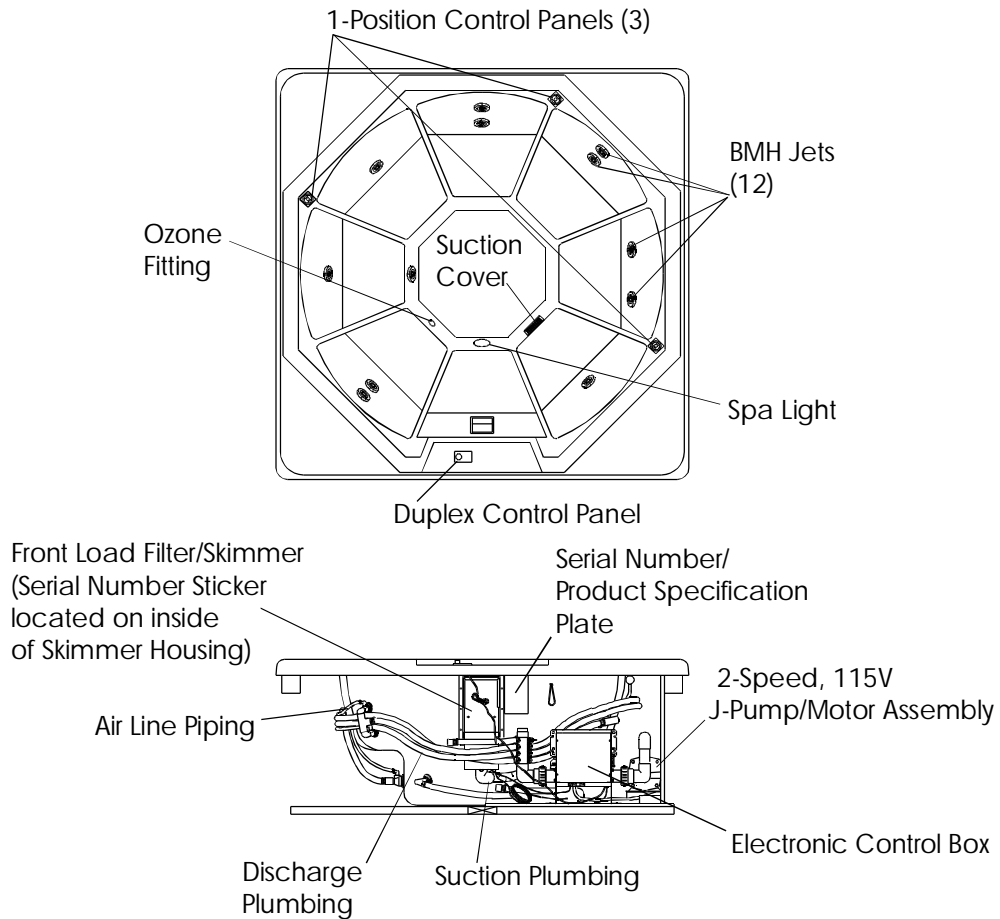

REPAIR ASSEMBLIES ARE SHOWN/REFERENCED BELOW

See General Spa Parts Catalog for information on the following:

BMH Jet Assembly
Front Load Filter/Skimmer Assembly
Suction Cover
Spa Light Fitting

One-Position Control Panel
J-Pump/Motor Assembly
Electronic Control Box
Ozone Dispersion Fitting