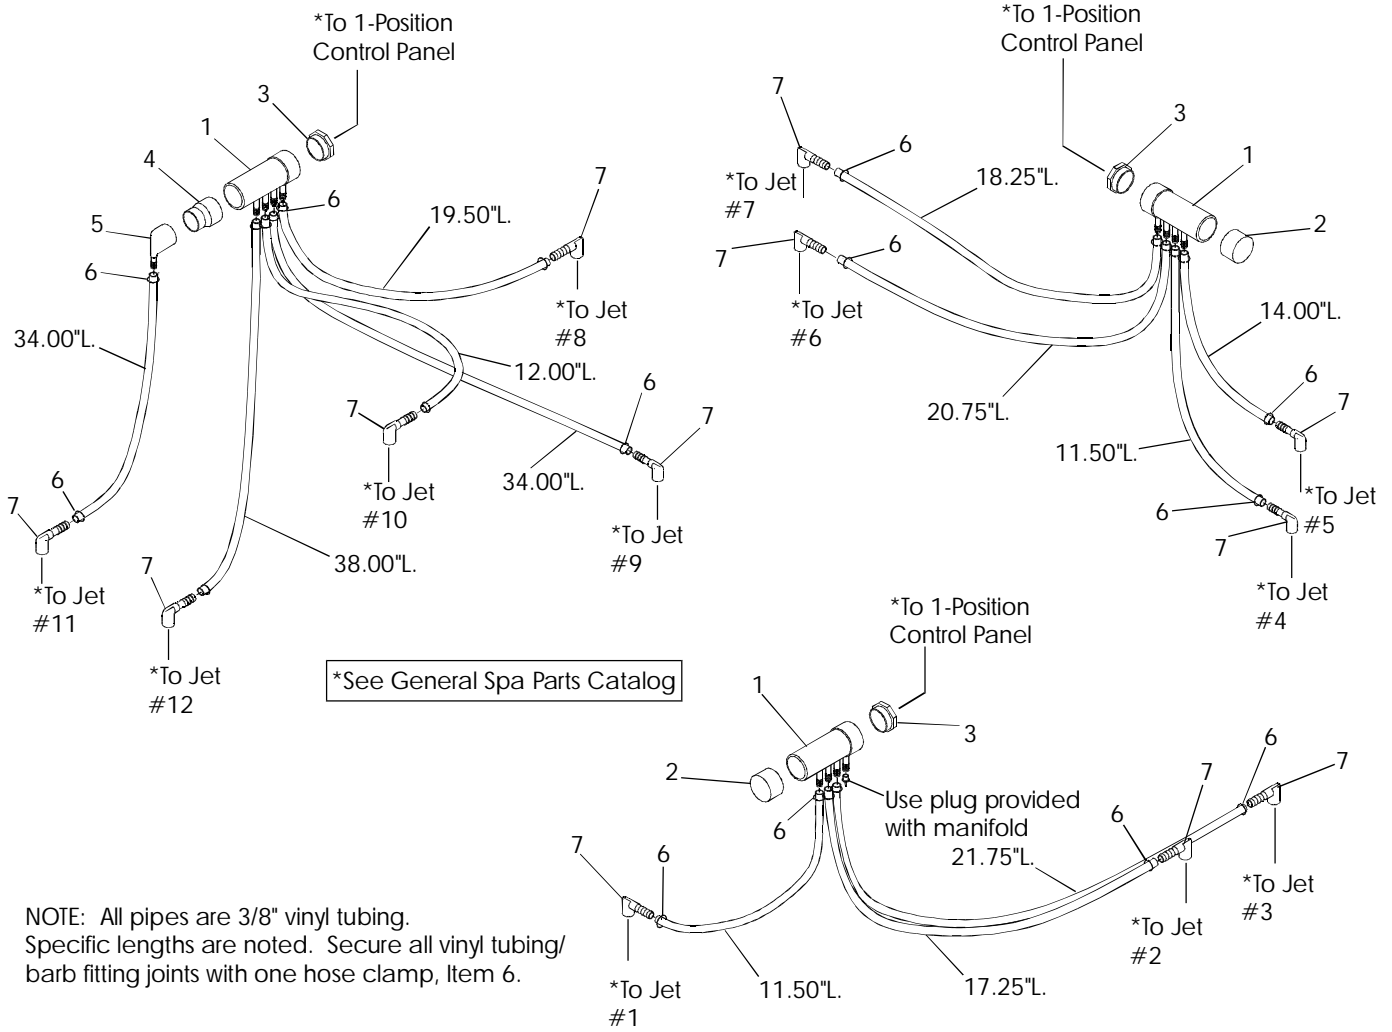

ITEM	P/N	DESCRIPTION	QTY
1	9250000	Repair Kit, Union Adapter	1
2	9231000	O-Ring, Union	1
3	0955000	Ell, 90, 1 1/2", Street x Slip	3
4	0239000	Ell, 90, 1 1/2" S x S	1
5	H197000	8 Port Manifold, 3/4" x 1 1/2"	1
6	H222000	Plug, 1 1/2" SPIG	1
7	H202000	Plug, 3/4" Barb	1
8	J974000	Hose Clamp, Dual Wire, 3/4 Tube	21
9	H203000	Barb 3/4" x SPG 3/4"	14
10	F382000	Cap, 3/4" Slip	2
11	D360000	Tee, 3/4 x 3/4 x 3/4, S x S x S	6
12	D221000	Ell, 3/4", 90, S x S	2
13	7298000	Ell, 3/4" 90 Street	7
14	F356000	Coupling, 3/4", S x S	1
15	H205000	Barb, 3/4" 90 x SPG 1/2"	1

Z115/MODEL 315

MODEL #H230000
ISSUE DATE: 11/98

SUCTION PLUMBING

*See General Spa Parts Catalog

ITEM	P/N	DESCRIPTION	QTY
1	9250000	Repair Kit, Union Adapter	1
2	9231000	O-Ring, Union	1
3	0955000	Ell, 90, 1 1/2" Street x Slip	1
4	0157000	Ell, 45, 1 1/2", S x S	1
5	D189000	Tee, Rdcng, 1 1/2" x 1 1/2" x 3/4", S x S x S	1
6	7298000	Ell, 3/4 90 Street	1
7	H203000	Barb, 3/4 x SPG 3/4	2
8	J974000	Hose Clamp, Dual Wire, 3/4 Tube	2
9	H217000	Reducer Coupling, S x S, 1 x 3/4	1
10	H999000	Drain Fitting, Spa	1
11	7731000	Tee, Rdcng, 1 1/2" x 1 1/2" x 1" S x S x S	1
12	0473000	Bushing, Rdcng, 2" x 1 1/2" SPIG x Slip	1
13	0508000	Bushing, Rdcng, 1 1/2" x 1" SPIG x Slip	1
14	0239000	Ell, 90, 1 1/2", S x S	1

Z115/MODEL 315

MODEL #H230000
ISSUE DATE: 11/98

AIR LINE PIPING

NOTE: All pipes are 3/8" vinyl tubing.
Specific lengths are noted. Secure all vinyl tubing/
barb fitting joints with one hose clamp, Item 6.

1	H200000	4 Port Manifold, 3/8 x 1	3
2	H214000	Cap, 1" Slip	2
3	0825000	Bushing, Rdcng, 1" x 1/2" SPG x S, Flt	3
4	H217000	Reducer Coupling, S x S, 1" x 3/4"	1
5	H207000	Barb, 3/8 90 x 1/2 S x 3/4 SPG	1
6	J975000	Hose Clamp, Dual Wire, 3/8 Tube	24
7	H210000	Barb, 3/8 90 x SPG 1/2	12