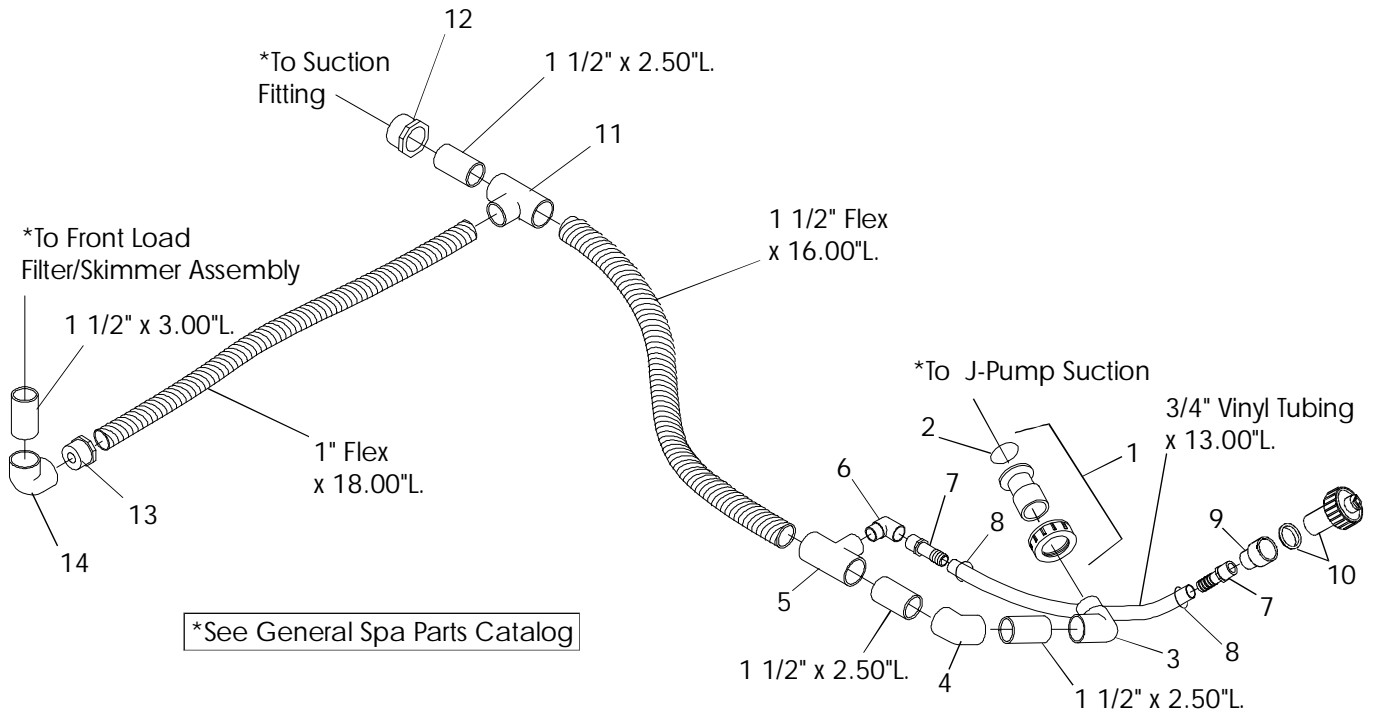

Z115/MODEL 315

MODEL #H230000
ISSUE DATE: 11/98

SUCTION PLUMBING

*See General Spa Parts Catalog

ITEM	P/N	DESCRIPTION	QTY
1	9250000	Repair Kit, Union Adapter	1
2	9231000	O-Ring, Union	1
3	0955000	Ell, 90, 1 1/2" Street x Slip	1
4	0157000	Ell, 45, 1 1/2", S x S	1
5	D189000	Tee, Rdcng, 1 1/2" x 1 1/2" x 3/4", S x S x S	1
6	7298000	Ell, 3/4 90 Street	1
7	H203000	Barb, 3/4 x SPG 3/4	2
8	J974000	Hose Clamp, Dual Wire, 3/4 Tube	2
9	H217000	Reducer Coupling, S x S, 1 x 3/4	1
10	H999000	Drain Fitting, Spa	1
11	7731000	Tee, Rdcng, 1 1/2" x 1 1/2" x 1" S x S x S	1
12	0473000	Bushing, Rdcng, 2" x 1 1/2" SPIG x Slip	1
13	0508000	Bushing, Rdcng, 1 1/2" x 1" SPIG x Slip	1
14	0239000	Ell, 90, 1 1/2", S x S	1