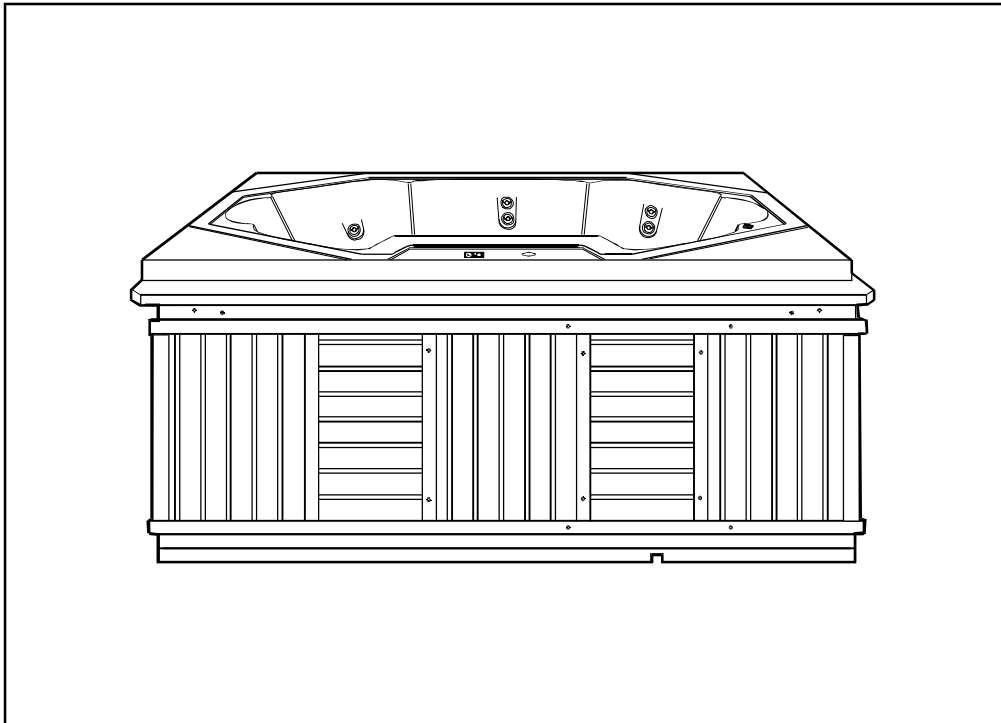

The Z115/MODEL 315 Whirlpool Spa

PARTS CATALOG

MODEL #H230000
ISSUE DATE: 11/98
CATALOG #J846000E

CONTENTS

Z115/Model 315 Reference _____	1
Discharge Plumbing _____	2
Suction Plumbing _____	3
Air Line Piping _____	4
Skirt Assembly _____	5
Other Items Available _____	6