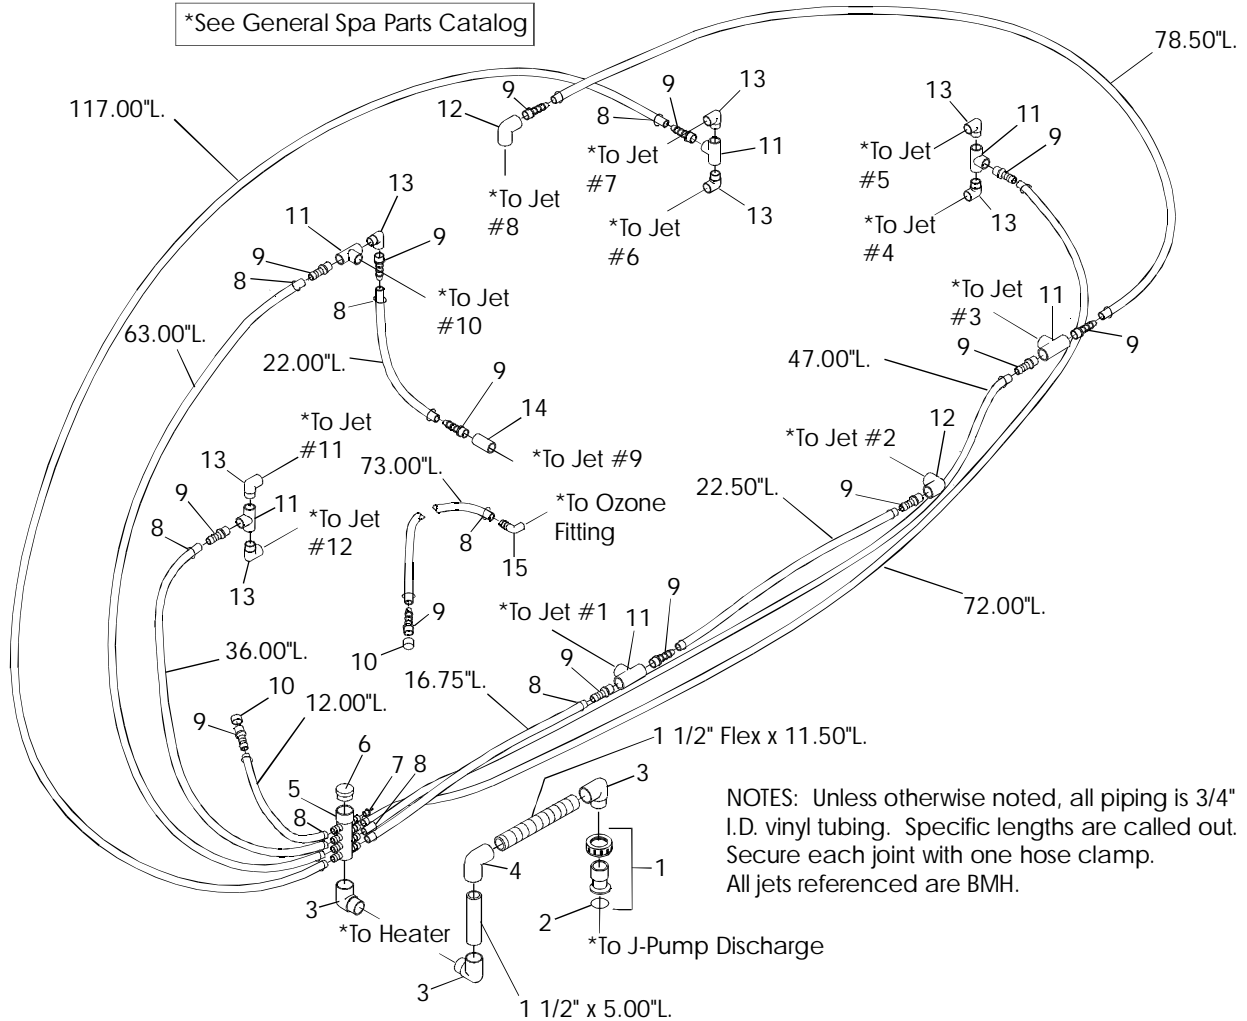

REPAIR ASSEMBLIES ARE SHOWN/REFERENCED BELOW

See General Spa Parts Catalog for information on the following:

BMH Jet Assembly
Front Load Filter/Skimmer Assembly
Suction Cover
Spa Light Fitting

One-Position Control Panel
J-Pump/Motor Assembly
Electronic Control Box
Ozone Dispersion Fitting

Z115/MODEL 315

MODEL #H230000
ISSUE DATE: 11/98

DISCHARGE PLUMBING

NOTES: Unless otherwise noted, all piping is 3/4" I.D. vinyl tubing. Specific lengths are called out. Secure each joint with one hose clamp. All jets referenced are BMH.

ITEM	P/N	DESCRIPTION	QTY
1	9250000	Repair Kit, Union Adapter	1
2	9231000	O-Ring, Union	1
3	0955000	Ell, 90, 1 1/2", Street x Slip	3
4	0239000	Ell, 90, 1 1/2" S x S	1
5	H197000	8 Port Manifold, 3/4" x 1 1/2"	1
6	H222000	Plug, 1 1/2" SPIG	1
7	H202000	Plug, 3/4" Barb	1
8	J974000	Hose Clamp, Dual Wire, 3/4 Tube	21
9	H203000	Barb 3/4" x SPG 3/4"	14
10	F382000	Cap, 3/4" Slip	2
11	D360000	Tee, 3/4 x 3/4 x 3/4, S x S x S	6
12	D221000	Ell, 3/4", 90, S x S	2
13	7298000	Ell, 3/4" 90 Street	7
14	F356000	Coupling, 3/4", S x S	1
15	H205000	Barb, 3/4" 90 x SPG 1/2"	1

1	H200000	4 Port Manifold, 3/8 x 1	3
2	H214000	Cap, 1" Slip	2
3	0825000	Bushing, Rdcng, 1" x 1/2" SPG x S, Flt	3
4	H217000	Reducer Coupling, S x S, 1" x 3/4"	1
5	H207000	Barb, 3/8 90 x 1/2 S x 3/4 SPG	1
6	J975000	Hose Clamp, Dual Wire, 3/8 Tube	24
7	H210000	Barb, 3/8 90 x SPG 1/2	12