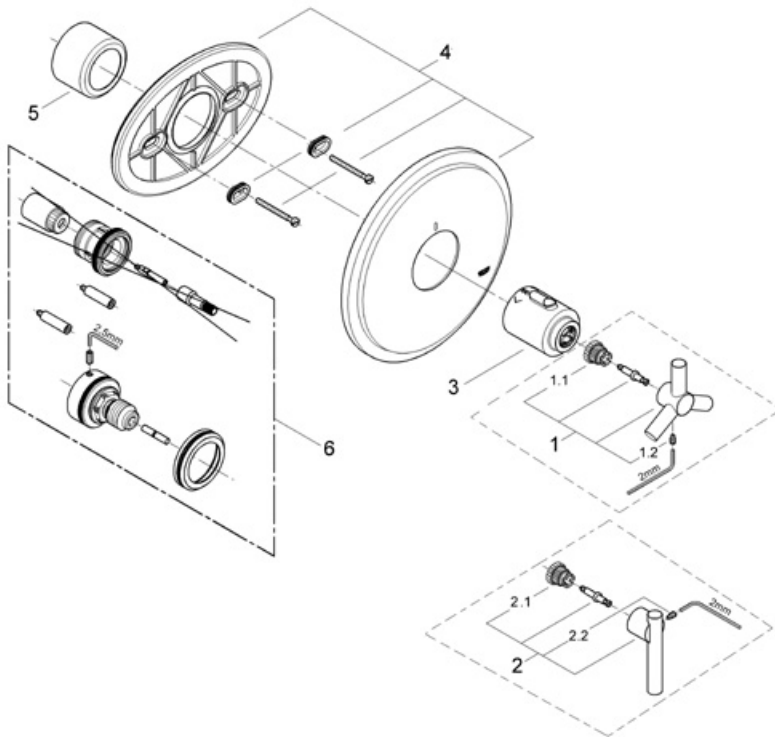

19 169 Thermostat trim

Exploded View

Parts Breakdown

Pos No.	Spare Part Description	Product No.	Pcs.
	19 169		
1	Trio spoke handle	47 680	1
1.1	Handle insulator	08 943	1
1.2	Set screw	11 232	1
2	Lever handle	47 682	1
2.1	Handle insulator	08 943	1
2.2	Set screw	11 232	1
3	Temperature handle	07 627	1
4	Escutcheon	47 368	1
5	Body sleeve	04 952	1
	Special Accessories		
	Reverse trim cartridge 1/2"	47 282	1
	Reverse trim cartridge 3/4"	47 379	1
6	Extension kit	47 367	1